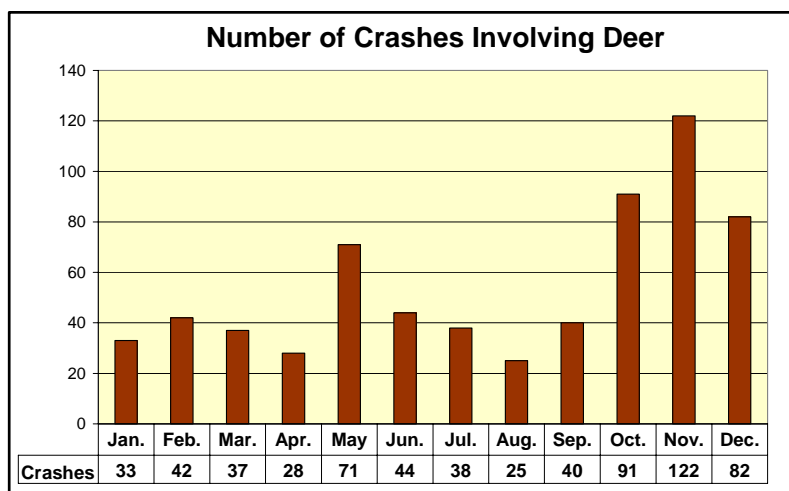

Date of Map: November 3, 2009