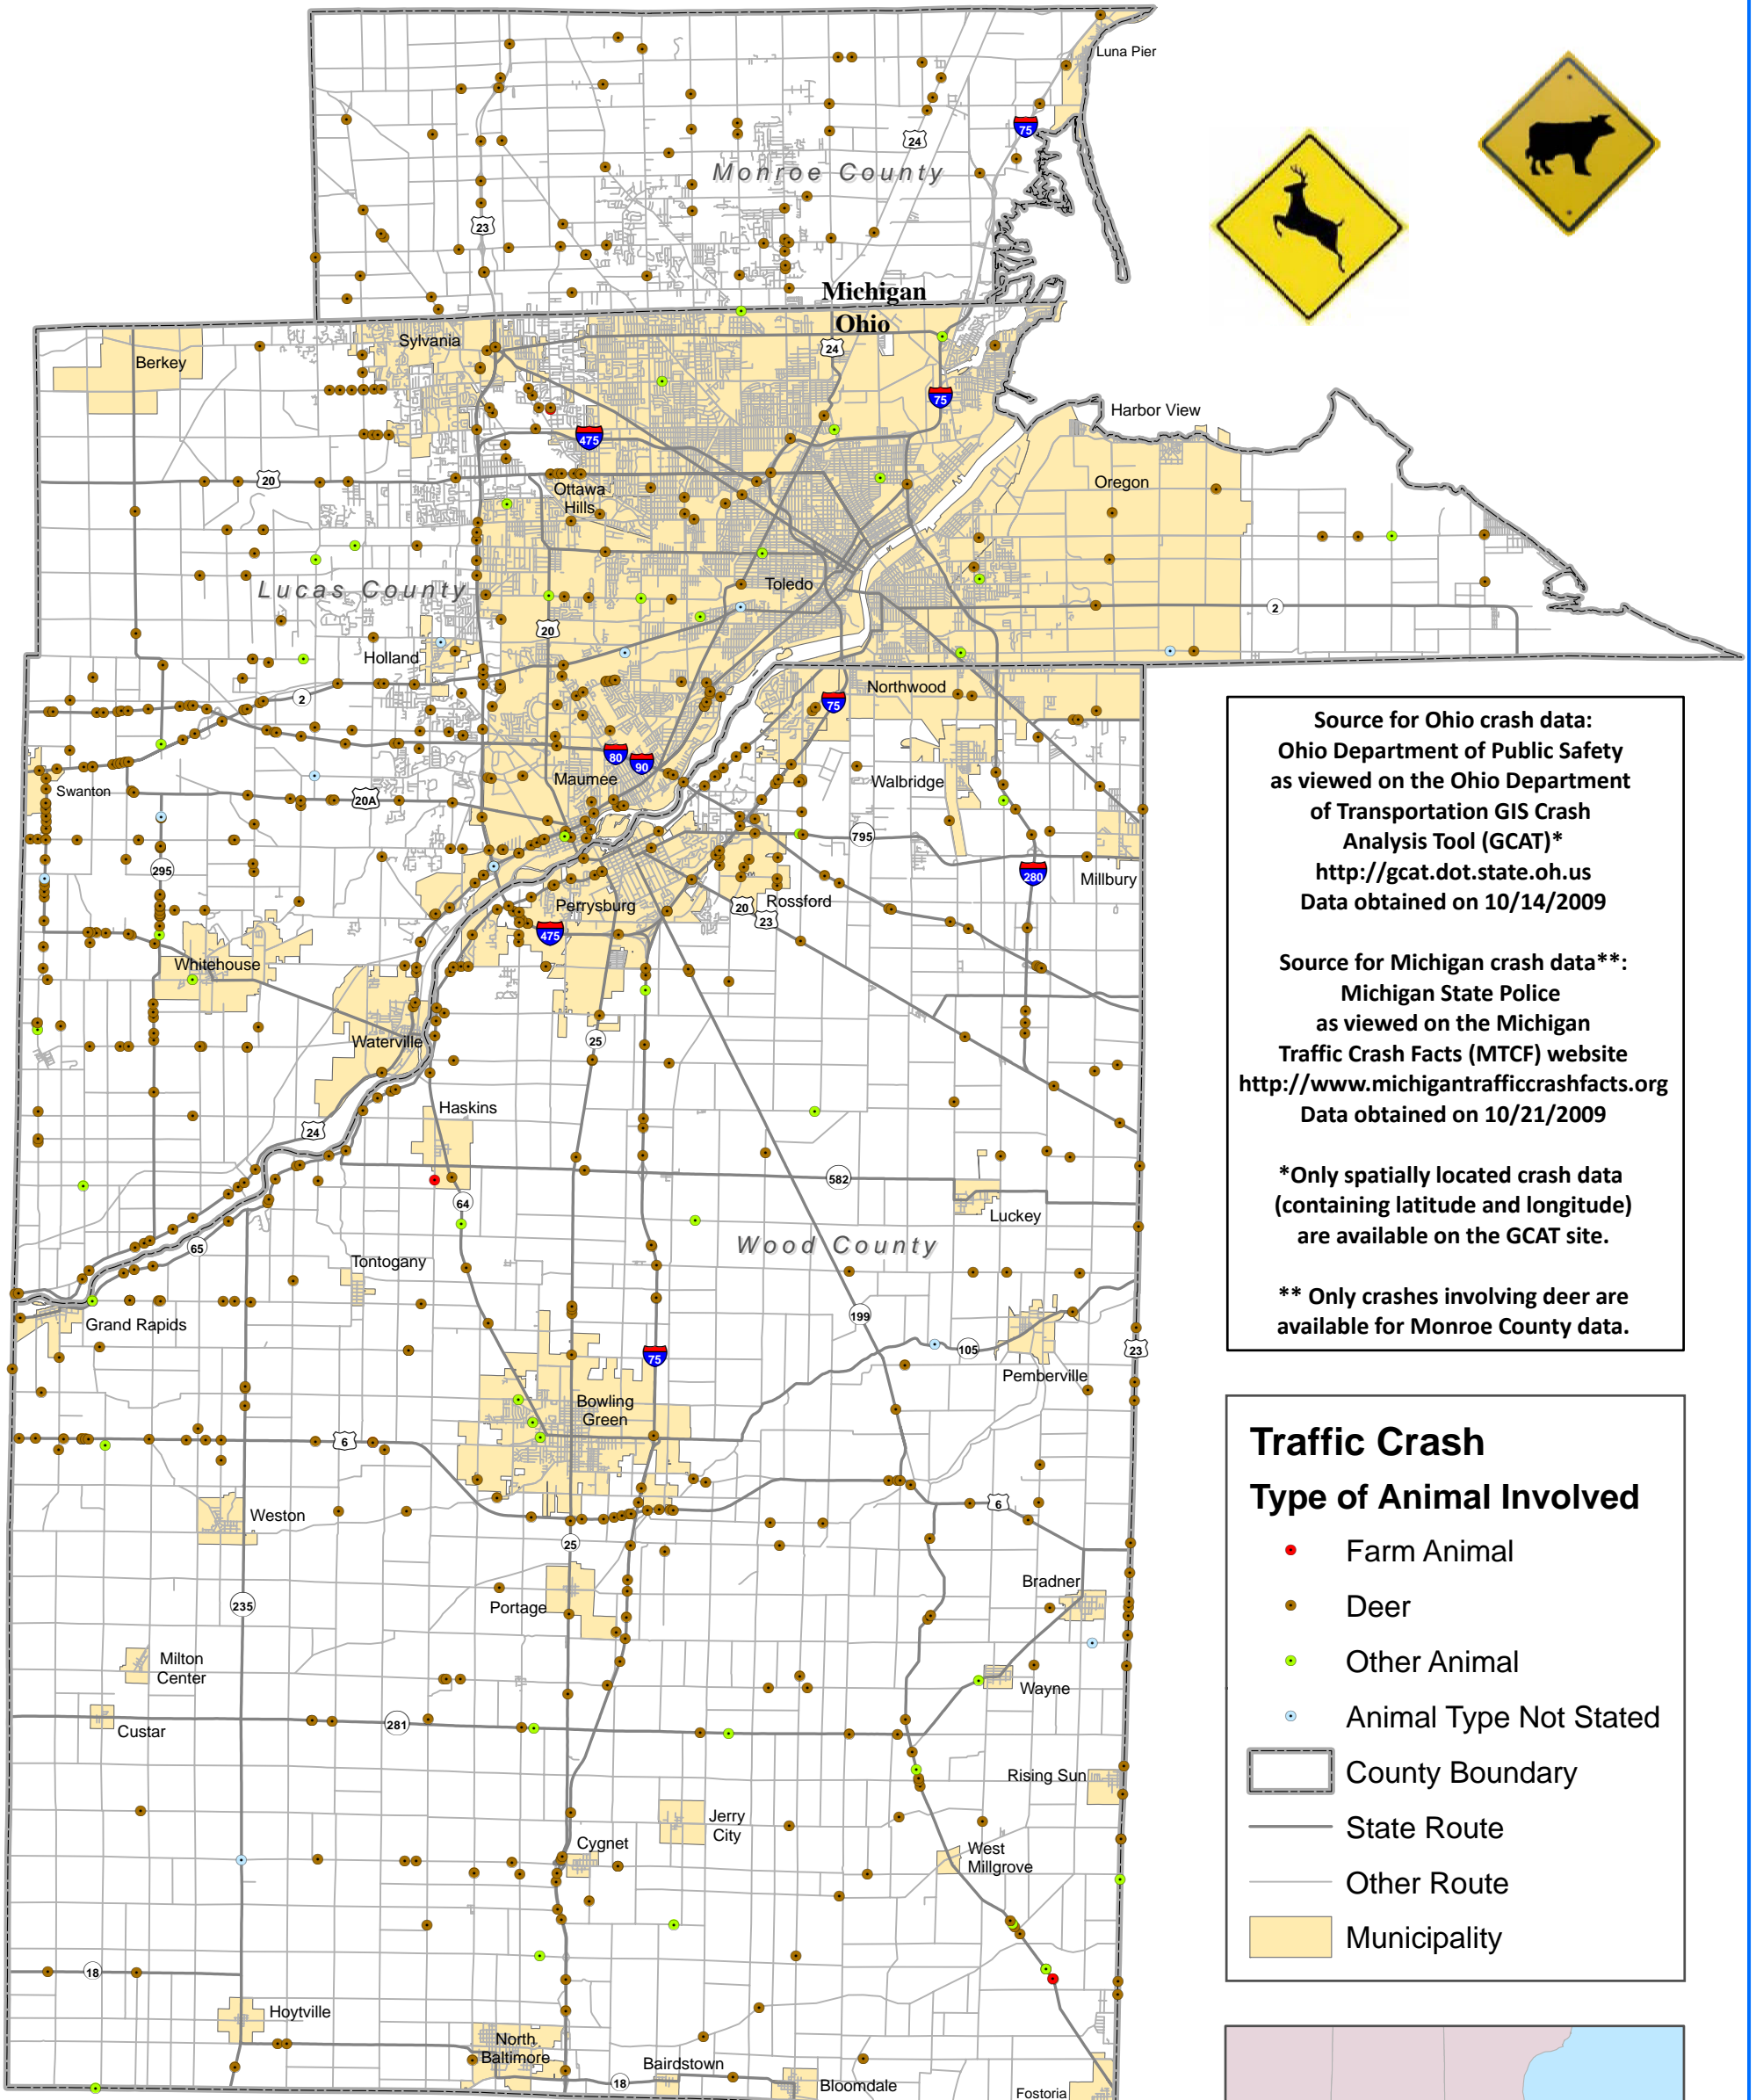

# Traffic Crashes Involving Animals 2008

**Toledo Metropolitan Area  
Council of Governments**  
300 Martin Luther King Jr. Drive  
Toledo, Ohio 43604  
Phone (419) 241-9155, Fax (419) 241-9116  
www.tmacog.org

**Source for Ohio crash data:**  
Ohio Department of Public Safety  
as viewed on the Ohio Department  
of Transportation GIS Crash  
Analysis Tool (GCAT)\*  
<http://gcat.dot.state.oh.us>  
Data obtained on 10/14/2009

\*Only spatially located crash data  
(containing latitude and longitude)  
are available on the GCAT site.

\*\* Only crashes involving deer are  
available for Monroe County data.

### Traffic Crash Type of Animal Involved

- Farm Animal
- Deer
- Other Animal
- Animal Type Not Stated

- County Boundary
- State Route
- Other Route
- Municipality

Date of Map: November 3, 2009