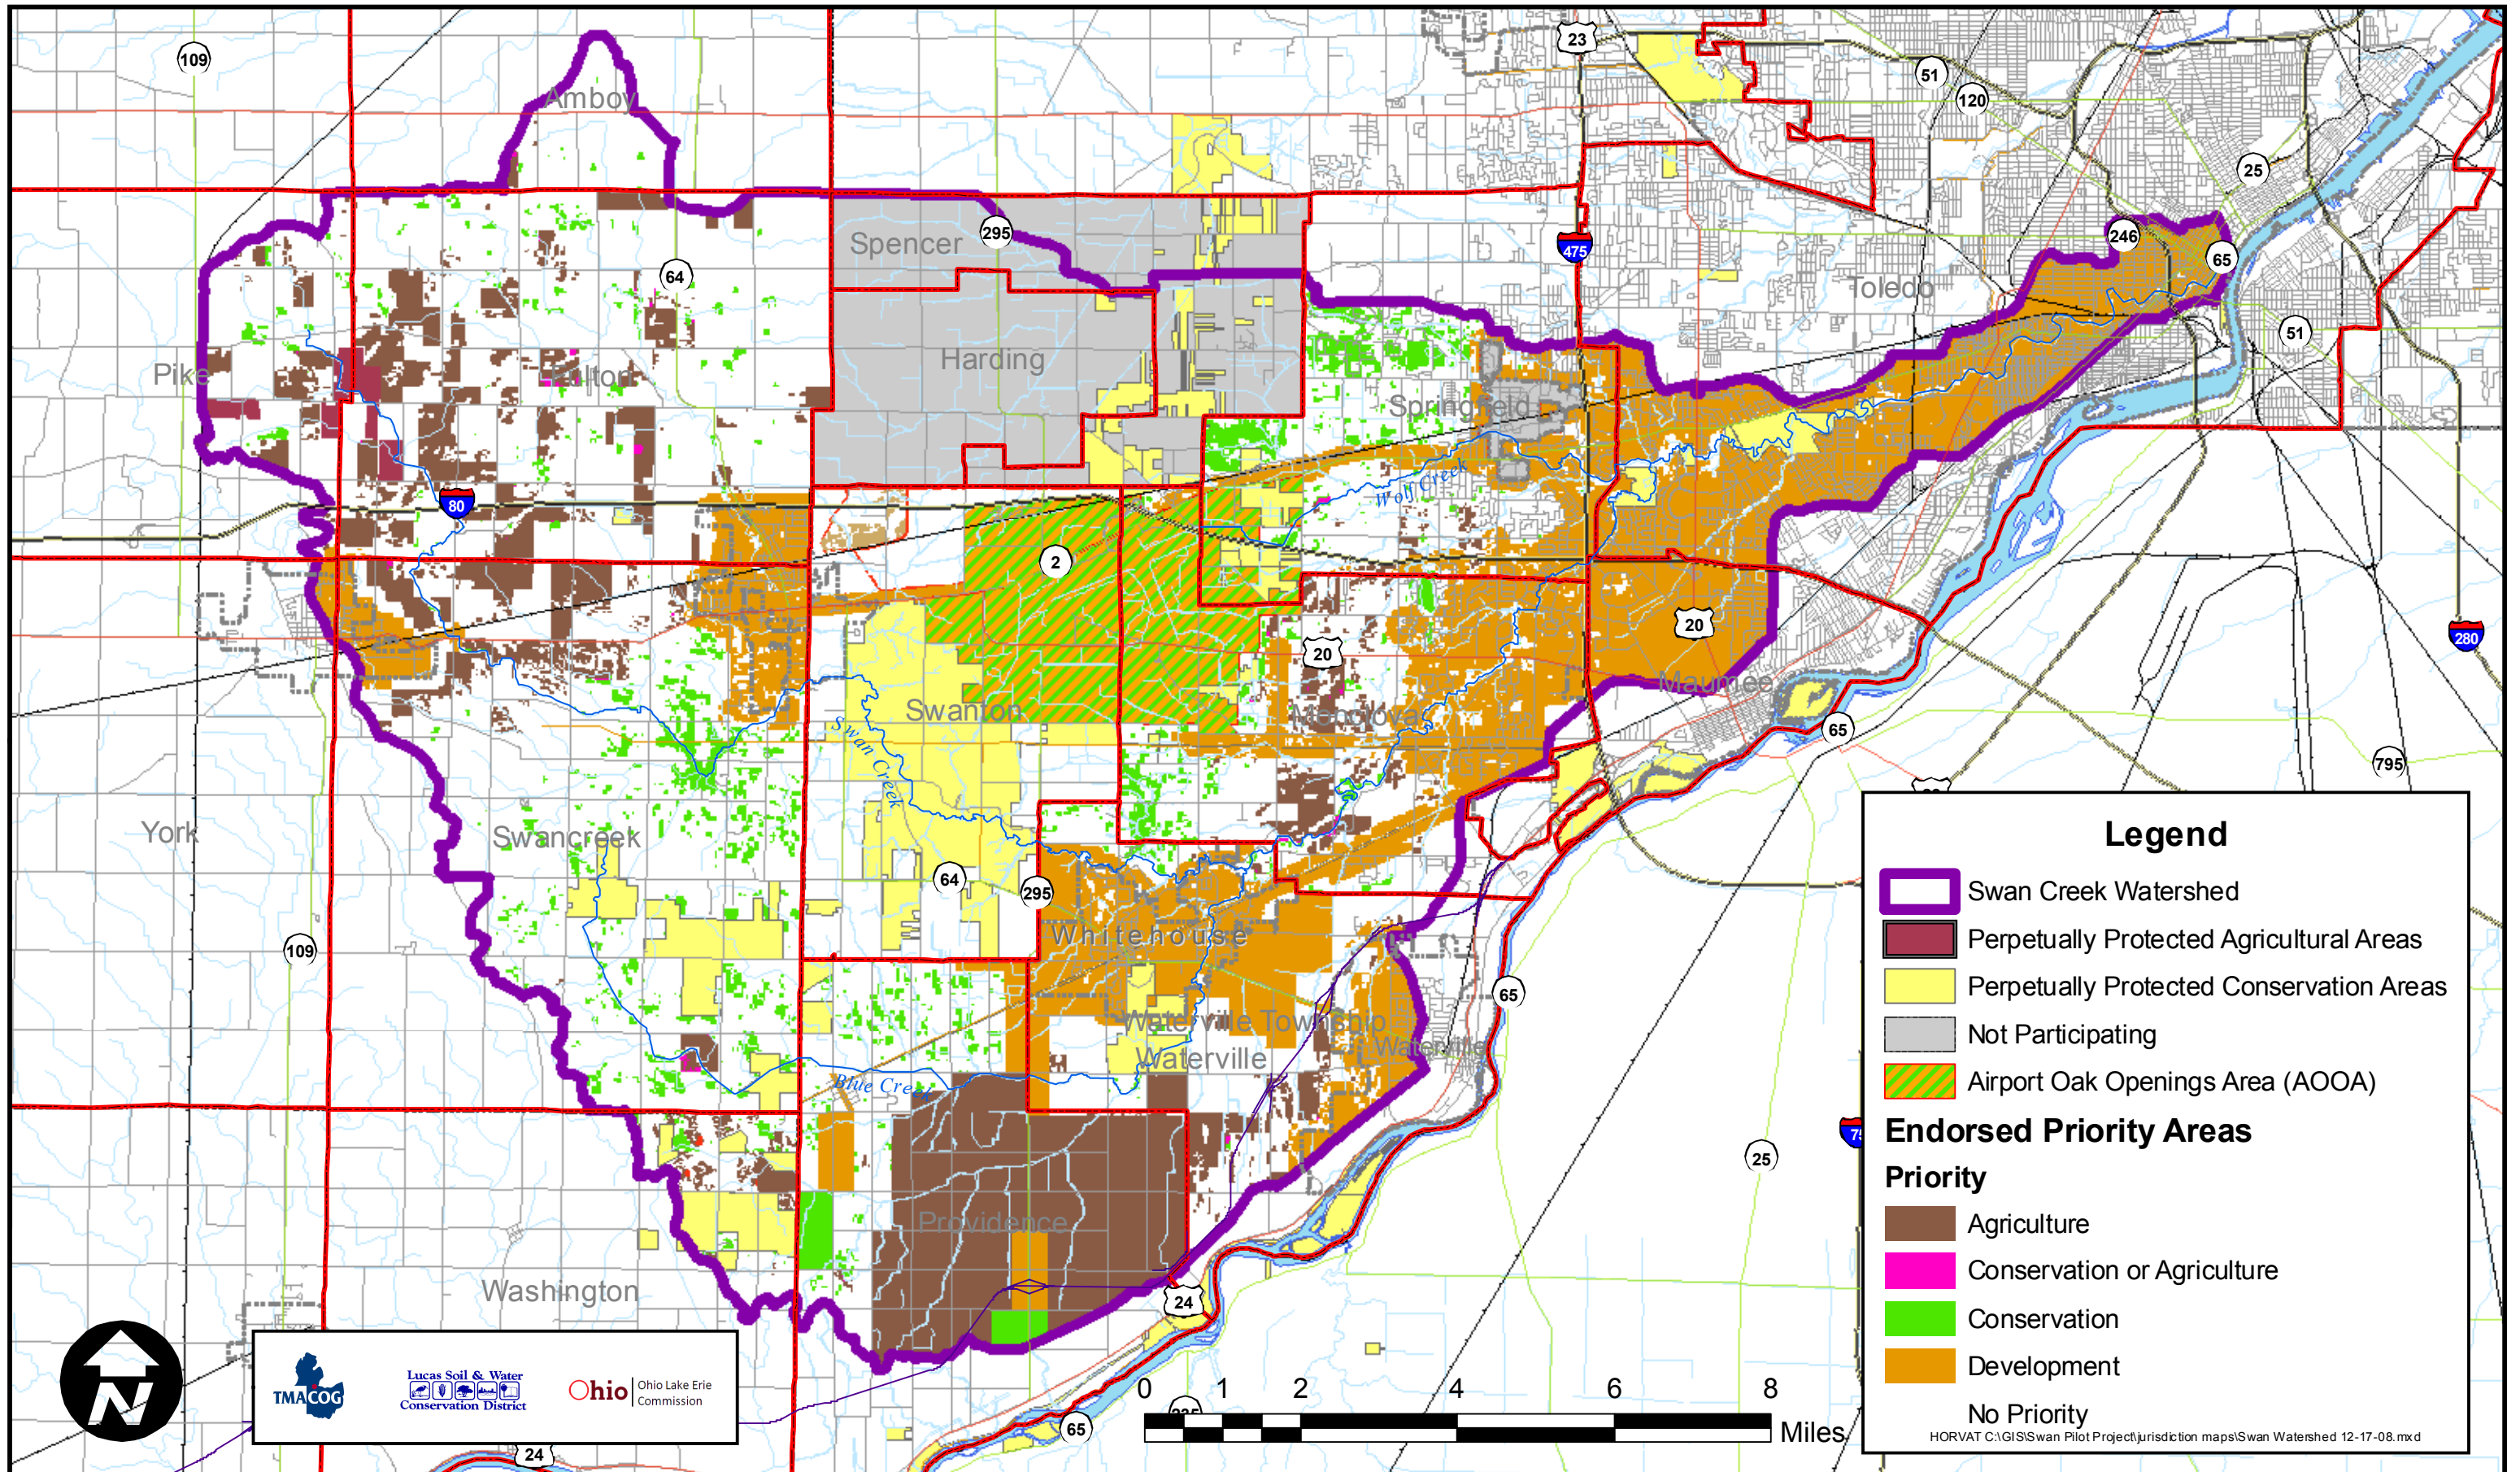

Swan Creek Watershed Priority Areas (12-17-2008)

Legend

- Swan Creek Watershed
- Perpetually Protected Agricultural Areas
- Perpetually Protected Conservation Areas
- Not Participating
- Airport Oak Openings Area (AOOA)

Endorsed Priority Areas

Priority

- Agriculture
- Conservation or Agriculture
- Conservation
- Development
- No Priority

HORVAT C:\GIS\Swan Pilot Project\jurisdiction maps\Swan Watershed 12-17-08.mxd