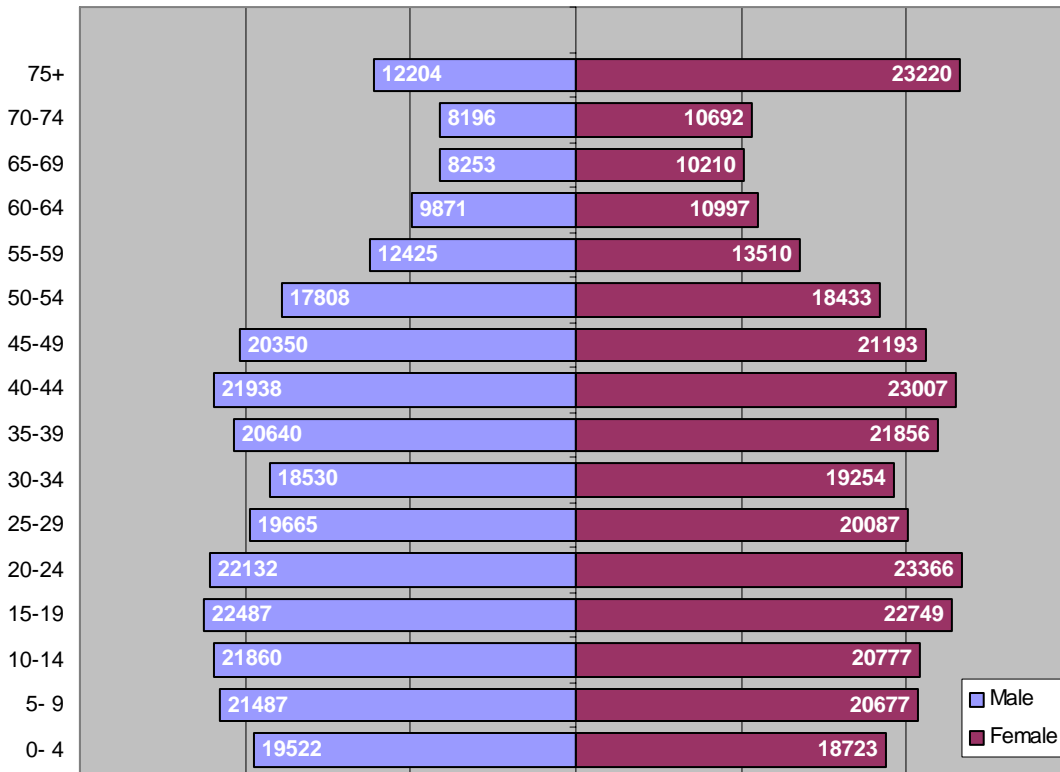

### 2000 Lucas & Wood County Population Pyramid

### 2035 Lucas & Wood County Population Pyramid