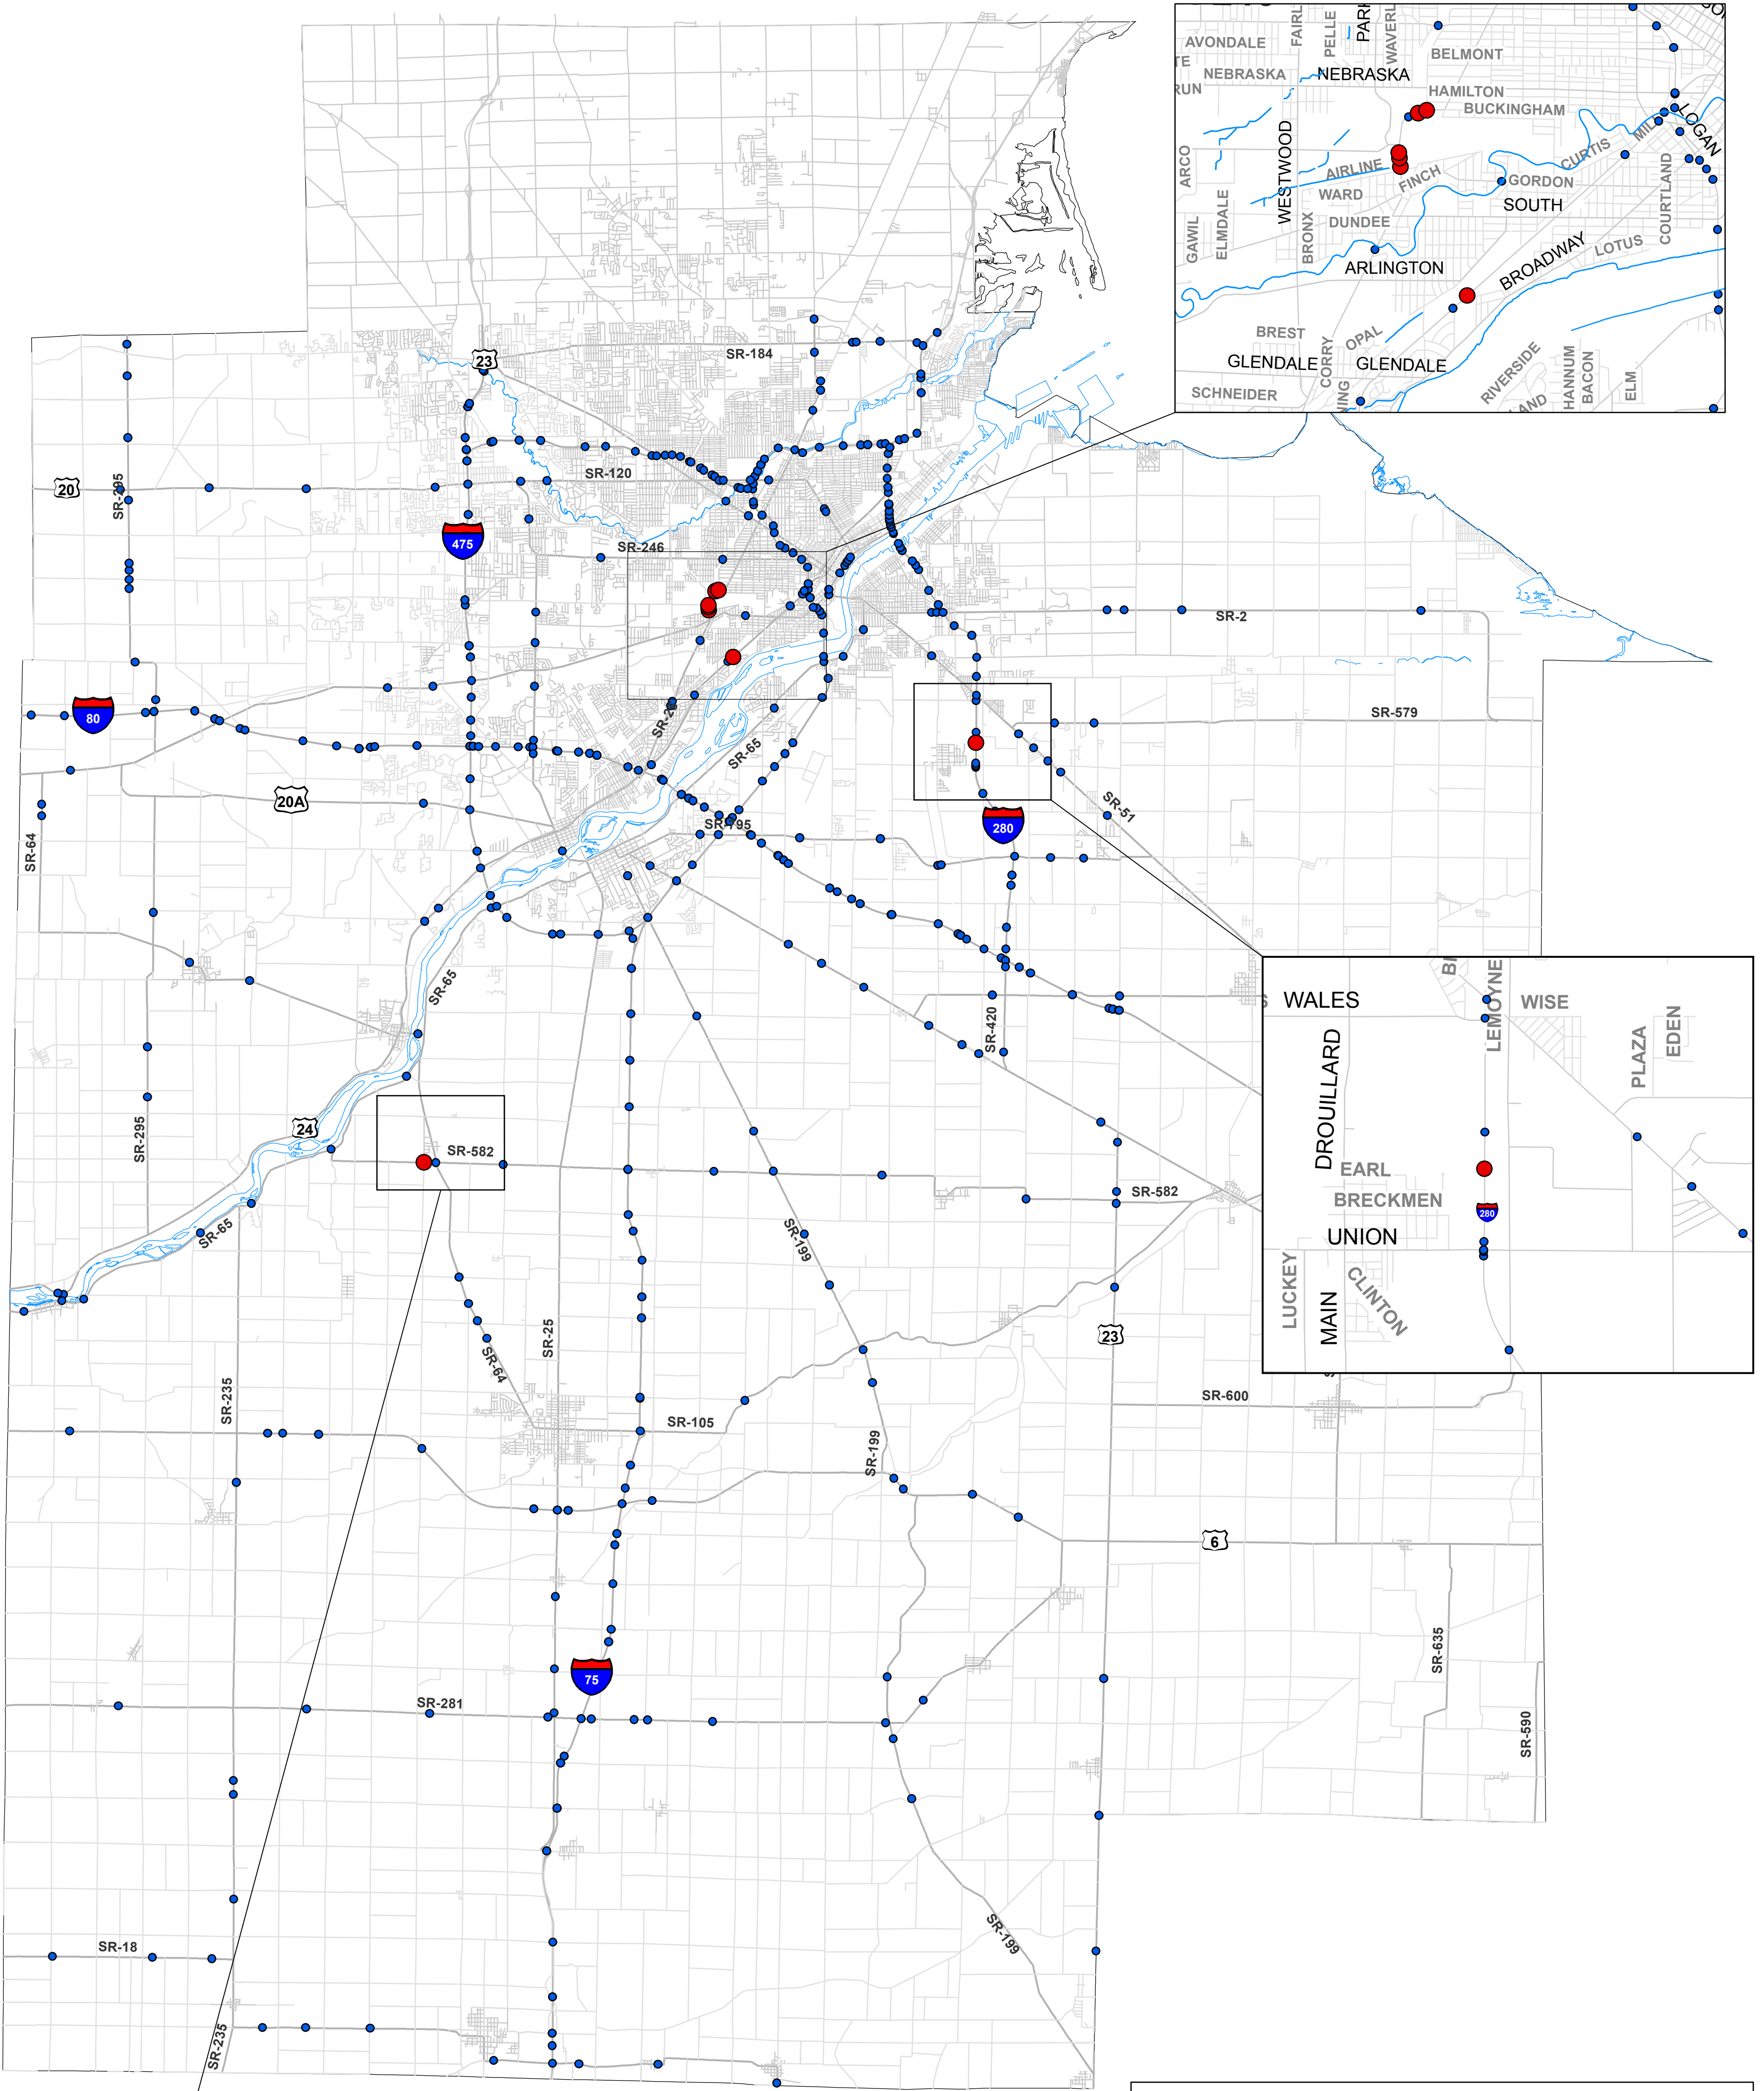

Bridge Condition

OHIO, State System

Legend

- Bridge Location
- Structurally Deficient Bridges

Toledo Metropolitan Area Council of Governments