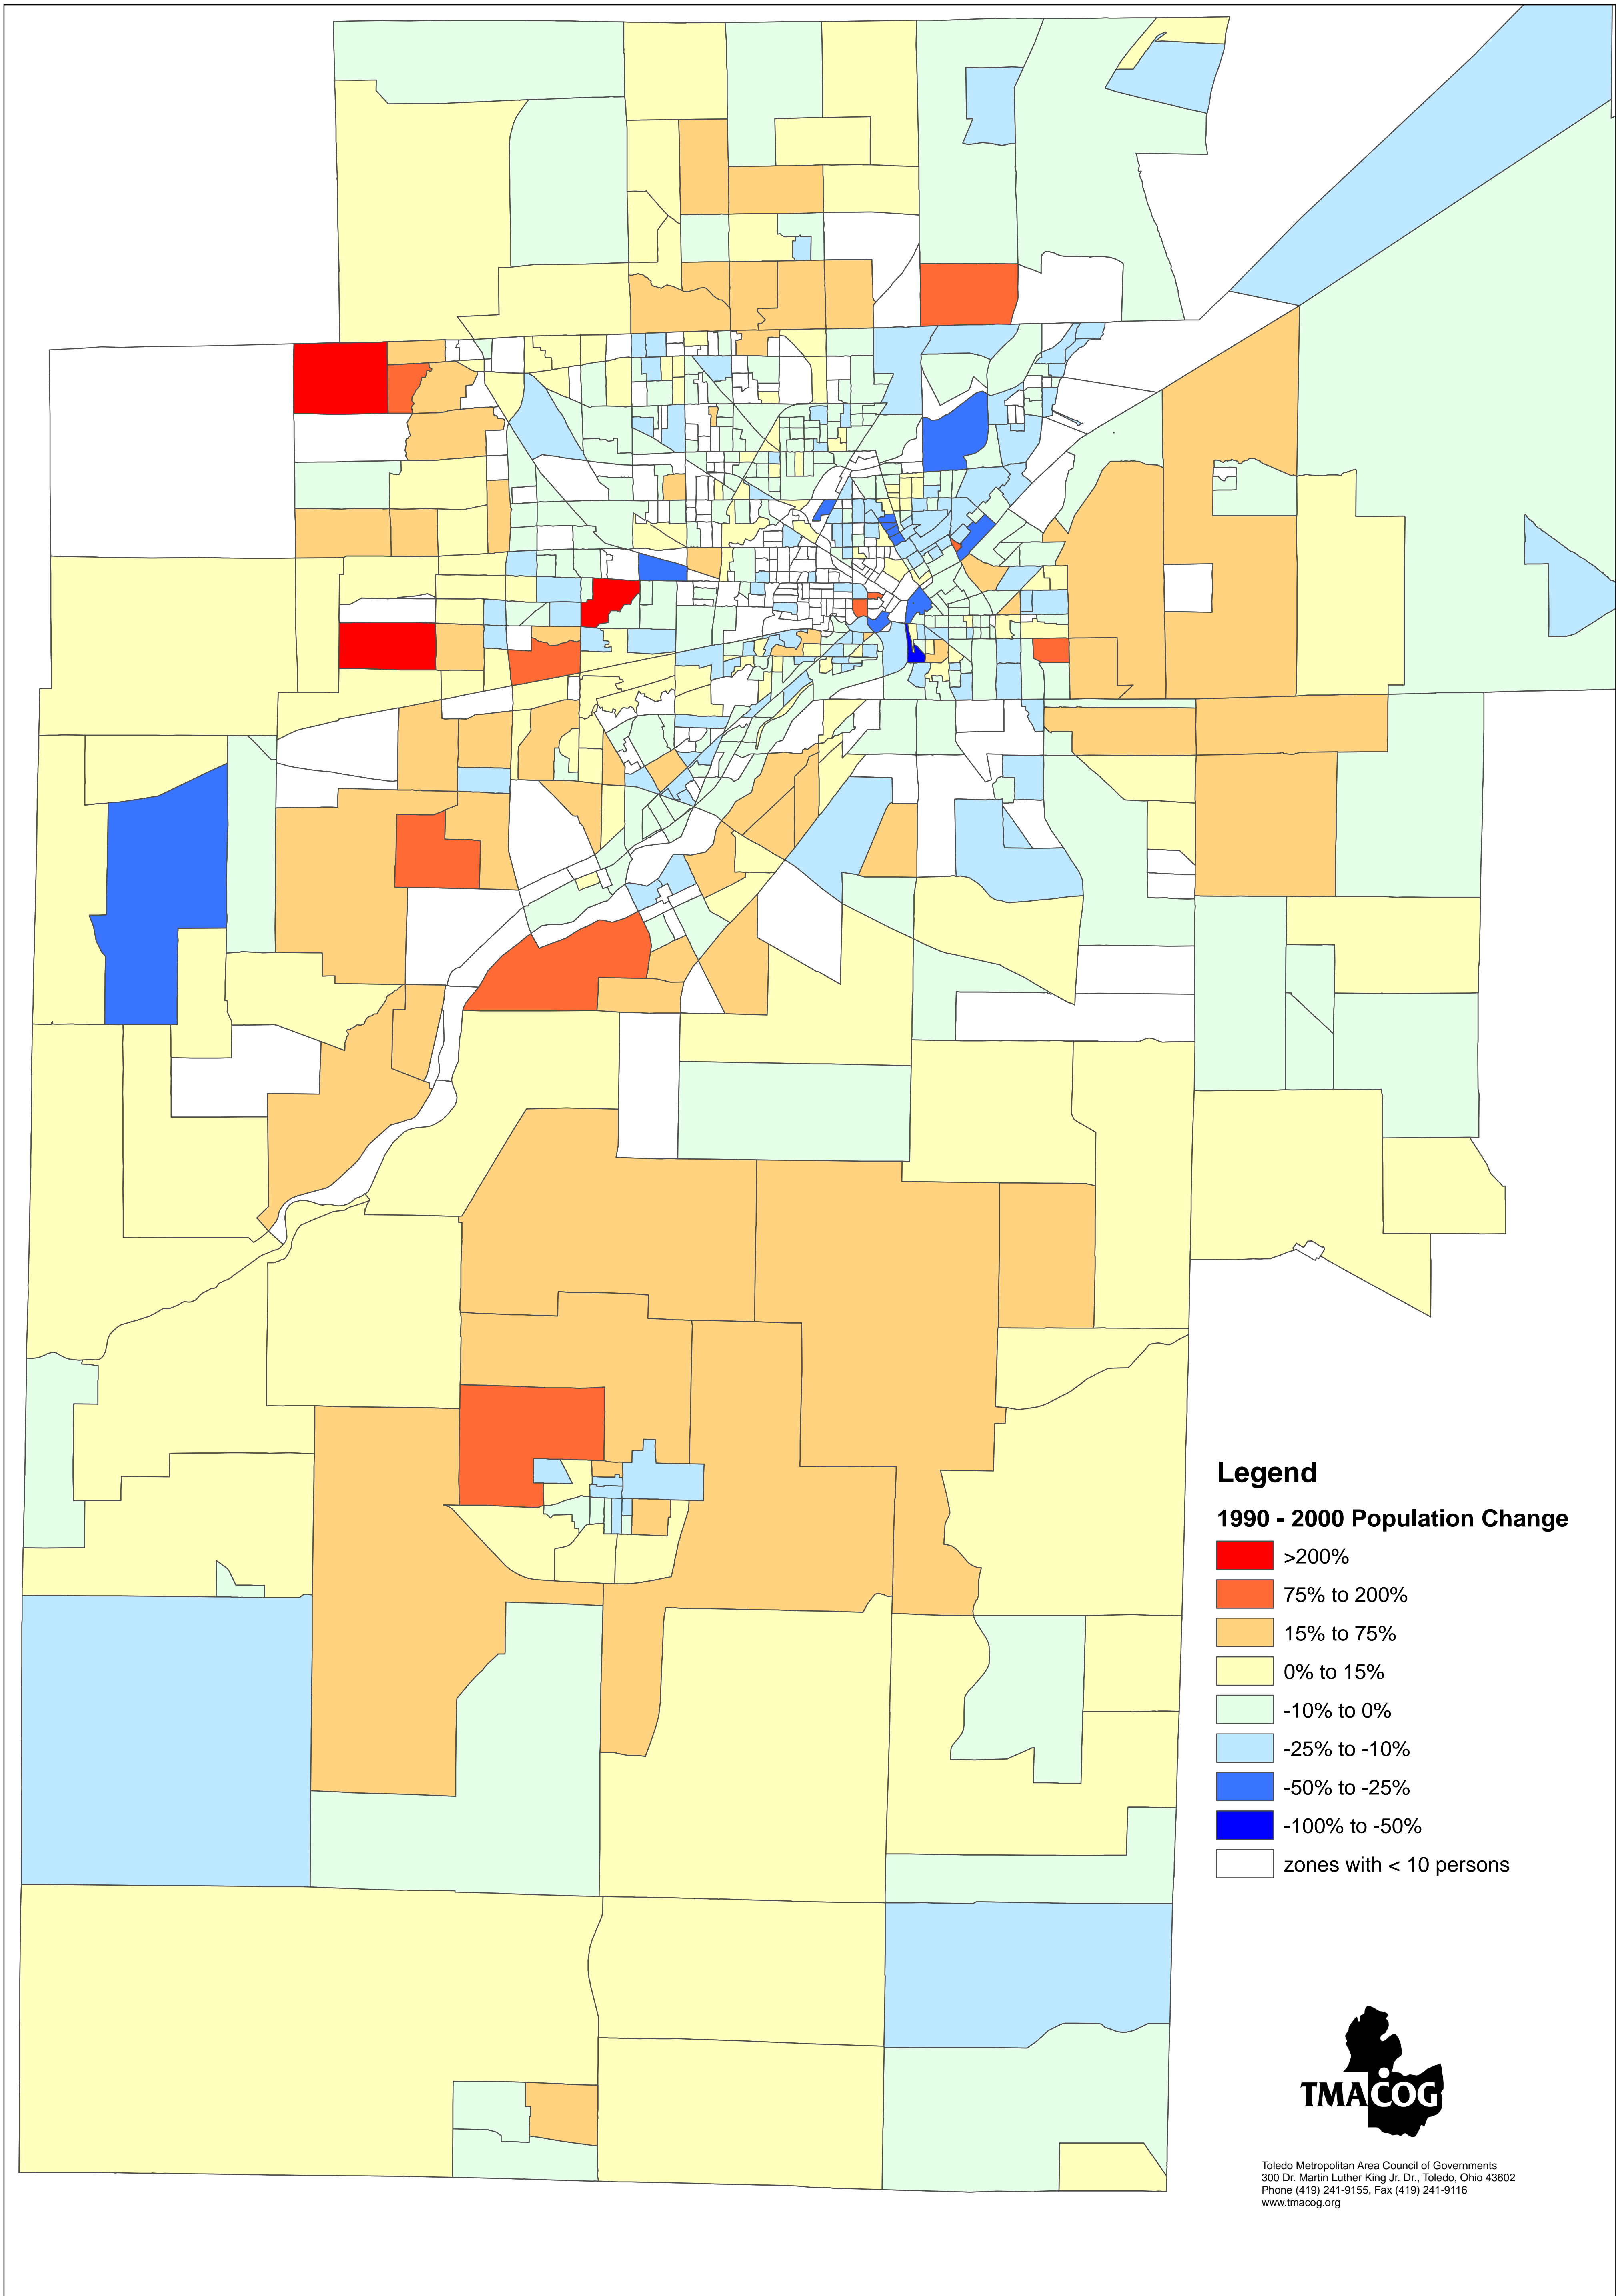

# 1990 - 2000 Population Change

by Block Group

## Legend

### 1990 - 2000 Population Change

- >200%
- 75% to 200%
- 15% to 75%
- 0% to 15%
- 10% to 0%
- 25% to -10%
- 50% to -25%
- 100% to -50%
- zones with < 10 persons

Toledo Metropolitan Area Council of Governments  
300 Dr. Martin Luther King Jr. Dr., Toledo, Ohio 43602  
Phone (419) 241-9155, Fax (419) 241-9116  
www.tmacog.org