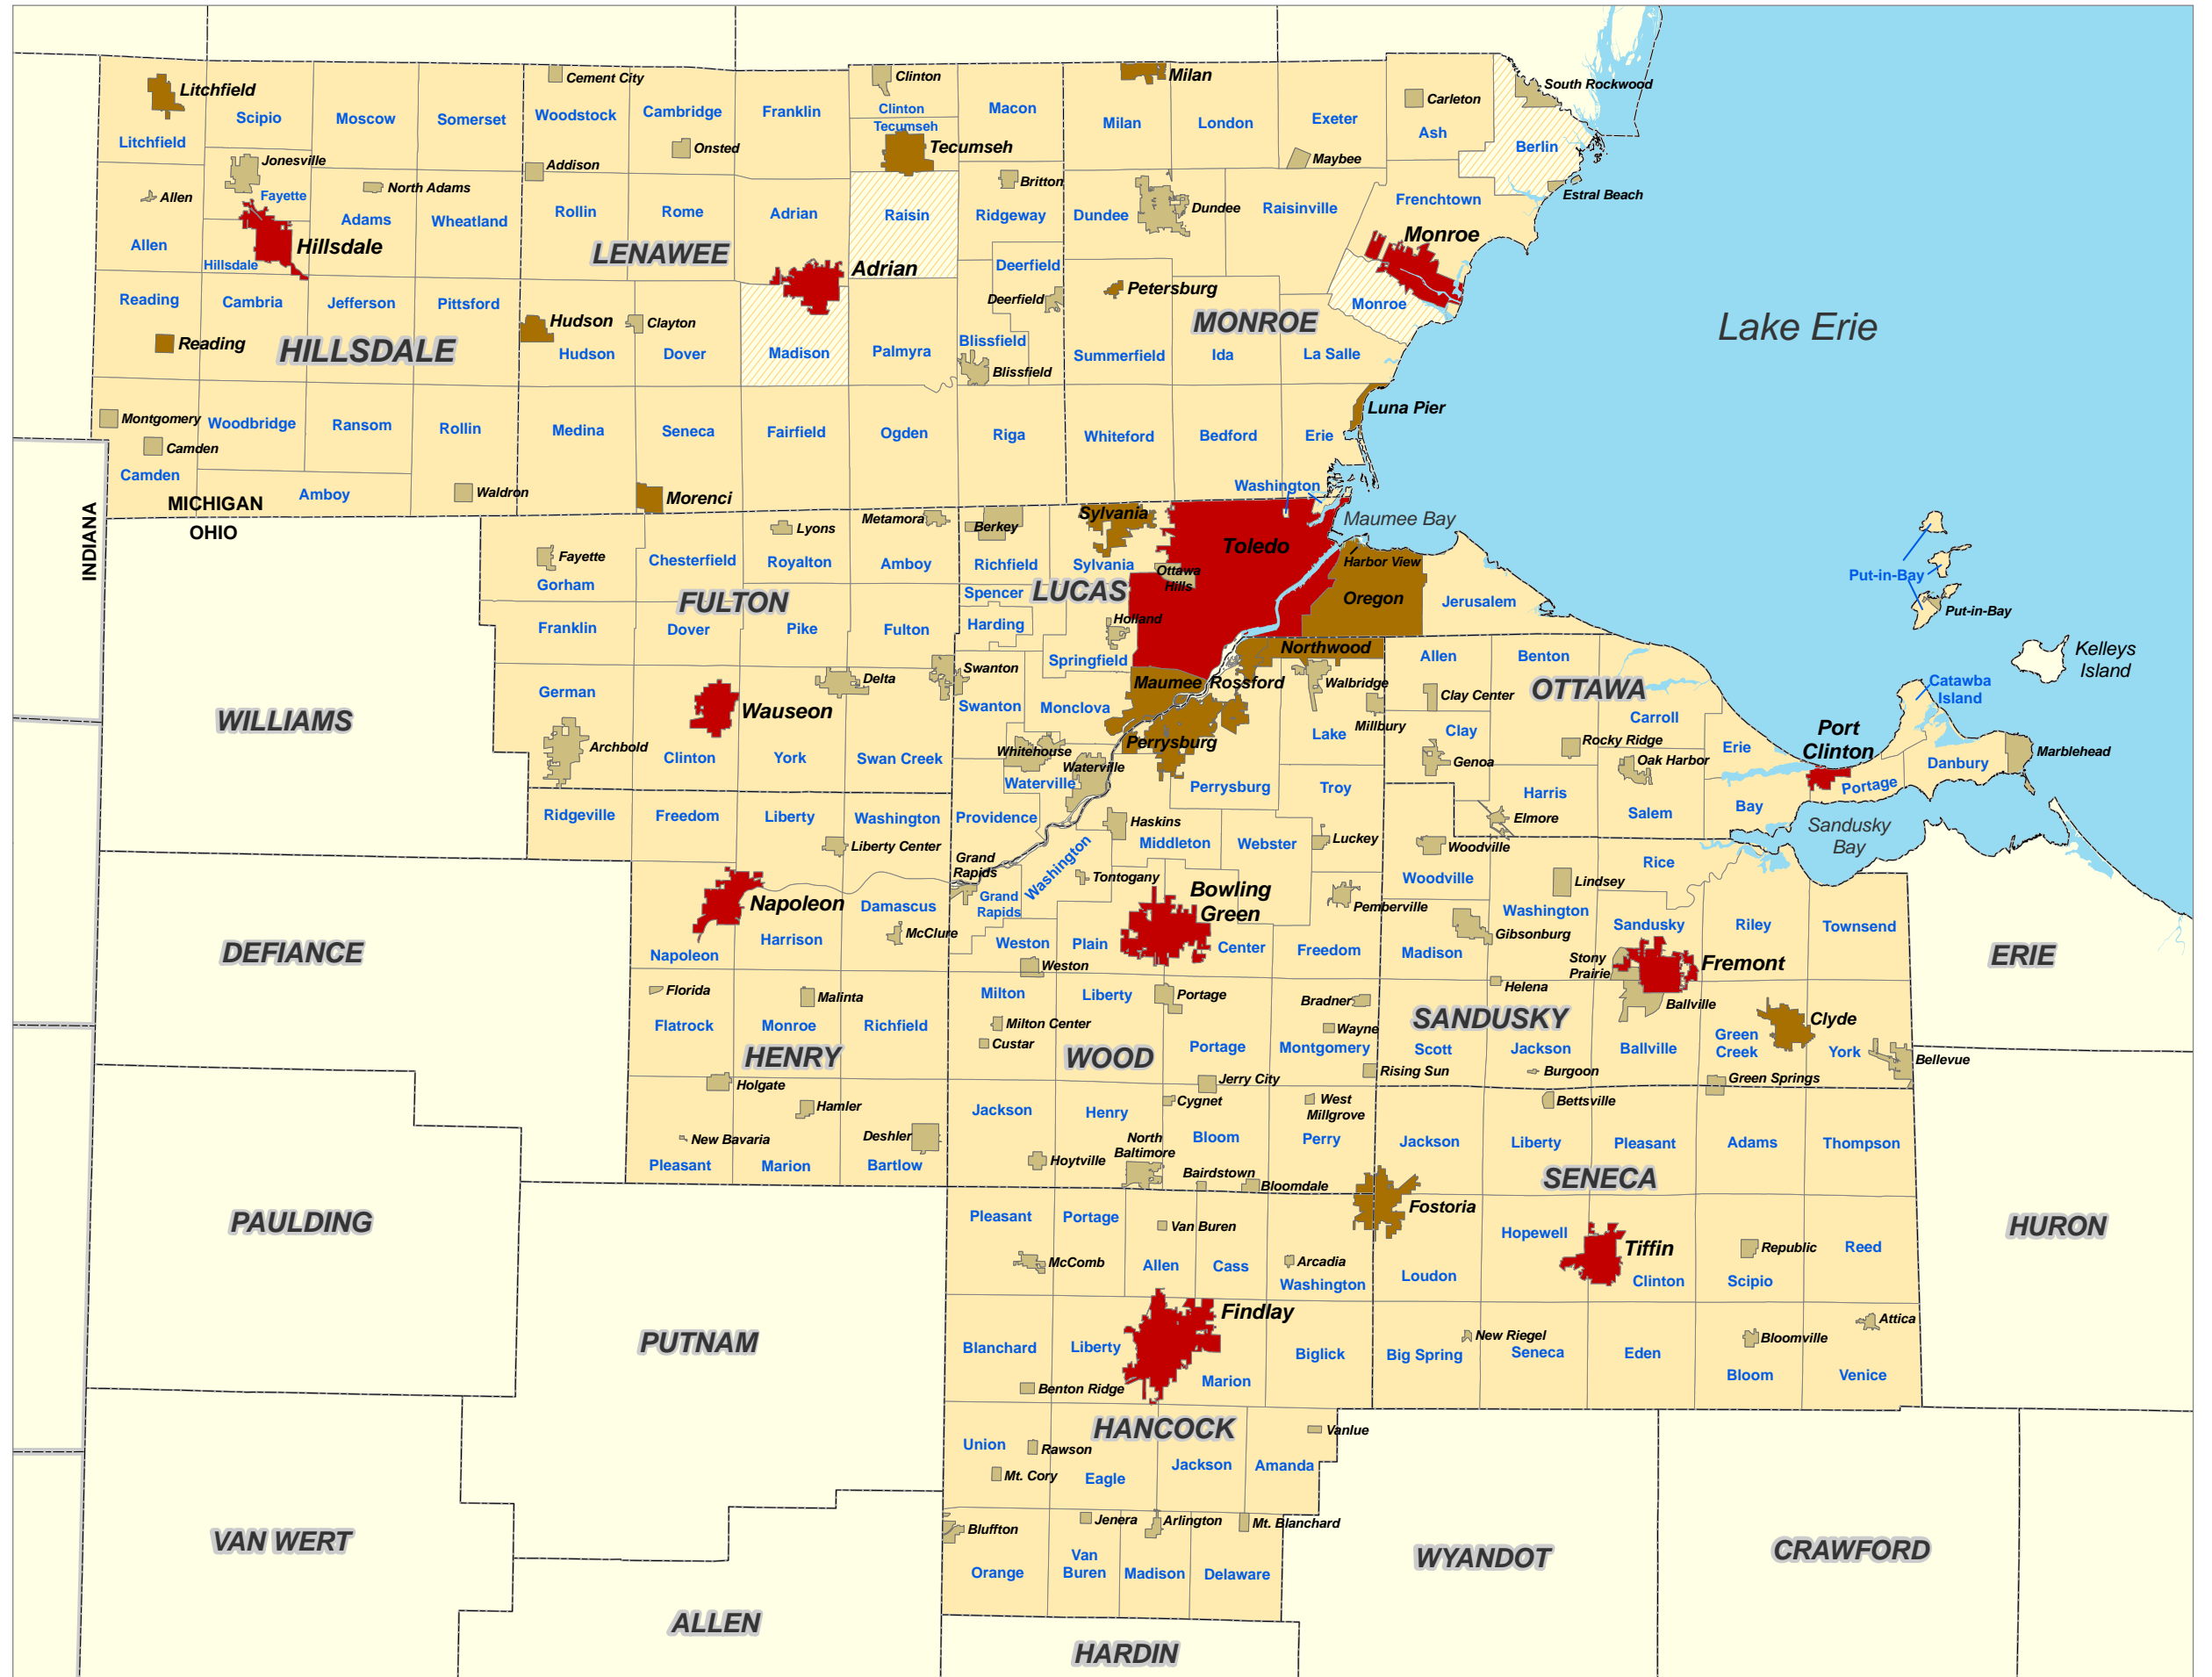

Municipal Boundaries, Northwest Ohio and Southeast Michigan

Legend

- County Seat
- City
- Village
- Township
- Charter Township
- County Boundary
- Water Feature
- WOOD** County Name
- Troy** Township Name
- Luckey** City/Village Name

Toledo Metropolitan Area Council of Governments
 300 Dr. Martin Luther King Jr. Drive,
 Toledo, Ohio 43604
 Phone 419-241-9155, Fax 419-241-9116
 www.tmacog.org