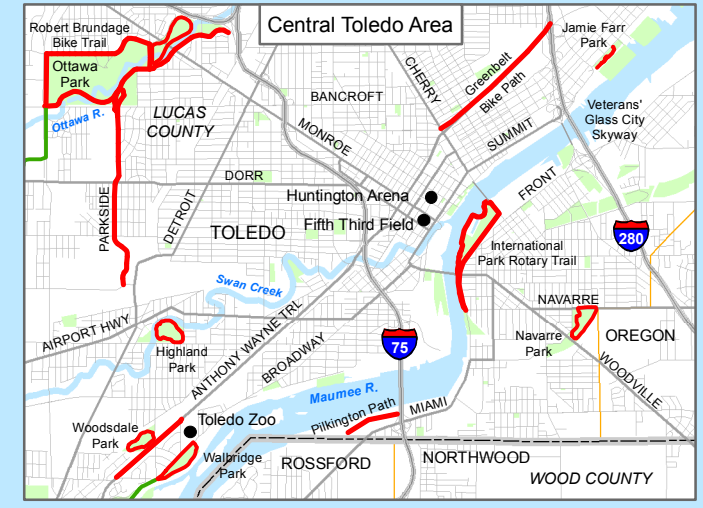

Regional Bicycle Facilities

Toledo Metropolitan Area Council of Governments

300 Martin Luther King, Jr. Drive, Suite 300
Toledo, Ohio 43604, 419-241-9155
www.tmacog.org

- Bicycle Paths or Trails
- Bicycle Lanes
- Signed Connectors and Toledo Share-the-Road Routes

- - - Proposed Route - segments included to show connectivity
- Parks and Preserves
- Municipal Boundaries

0 1 2 3 4 5 Miles

Source: Lucas, Wood, Fulton, and Monroe Counties; Cities of Toledo, Sylvania, and Oregon; Metroparks of the Toledo Area; The Olander Park System; Rails to Trails Conservancy; Ohio Dept. of Transportation; Ohio Dept. of Natural Resources

map date: 4/1/11