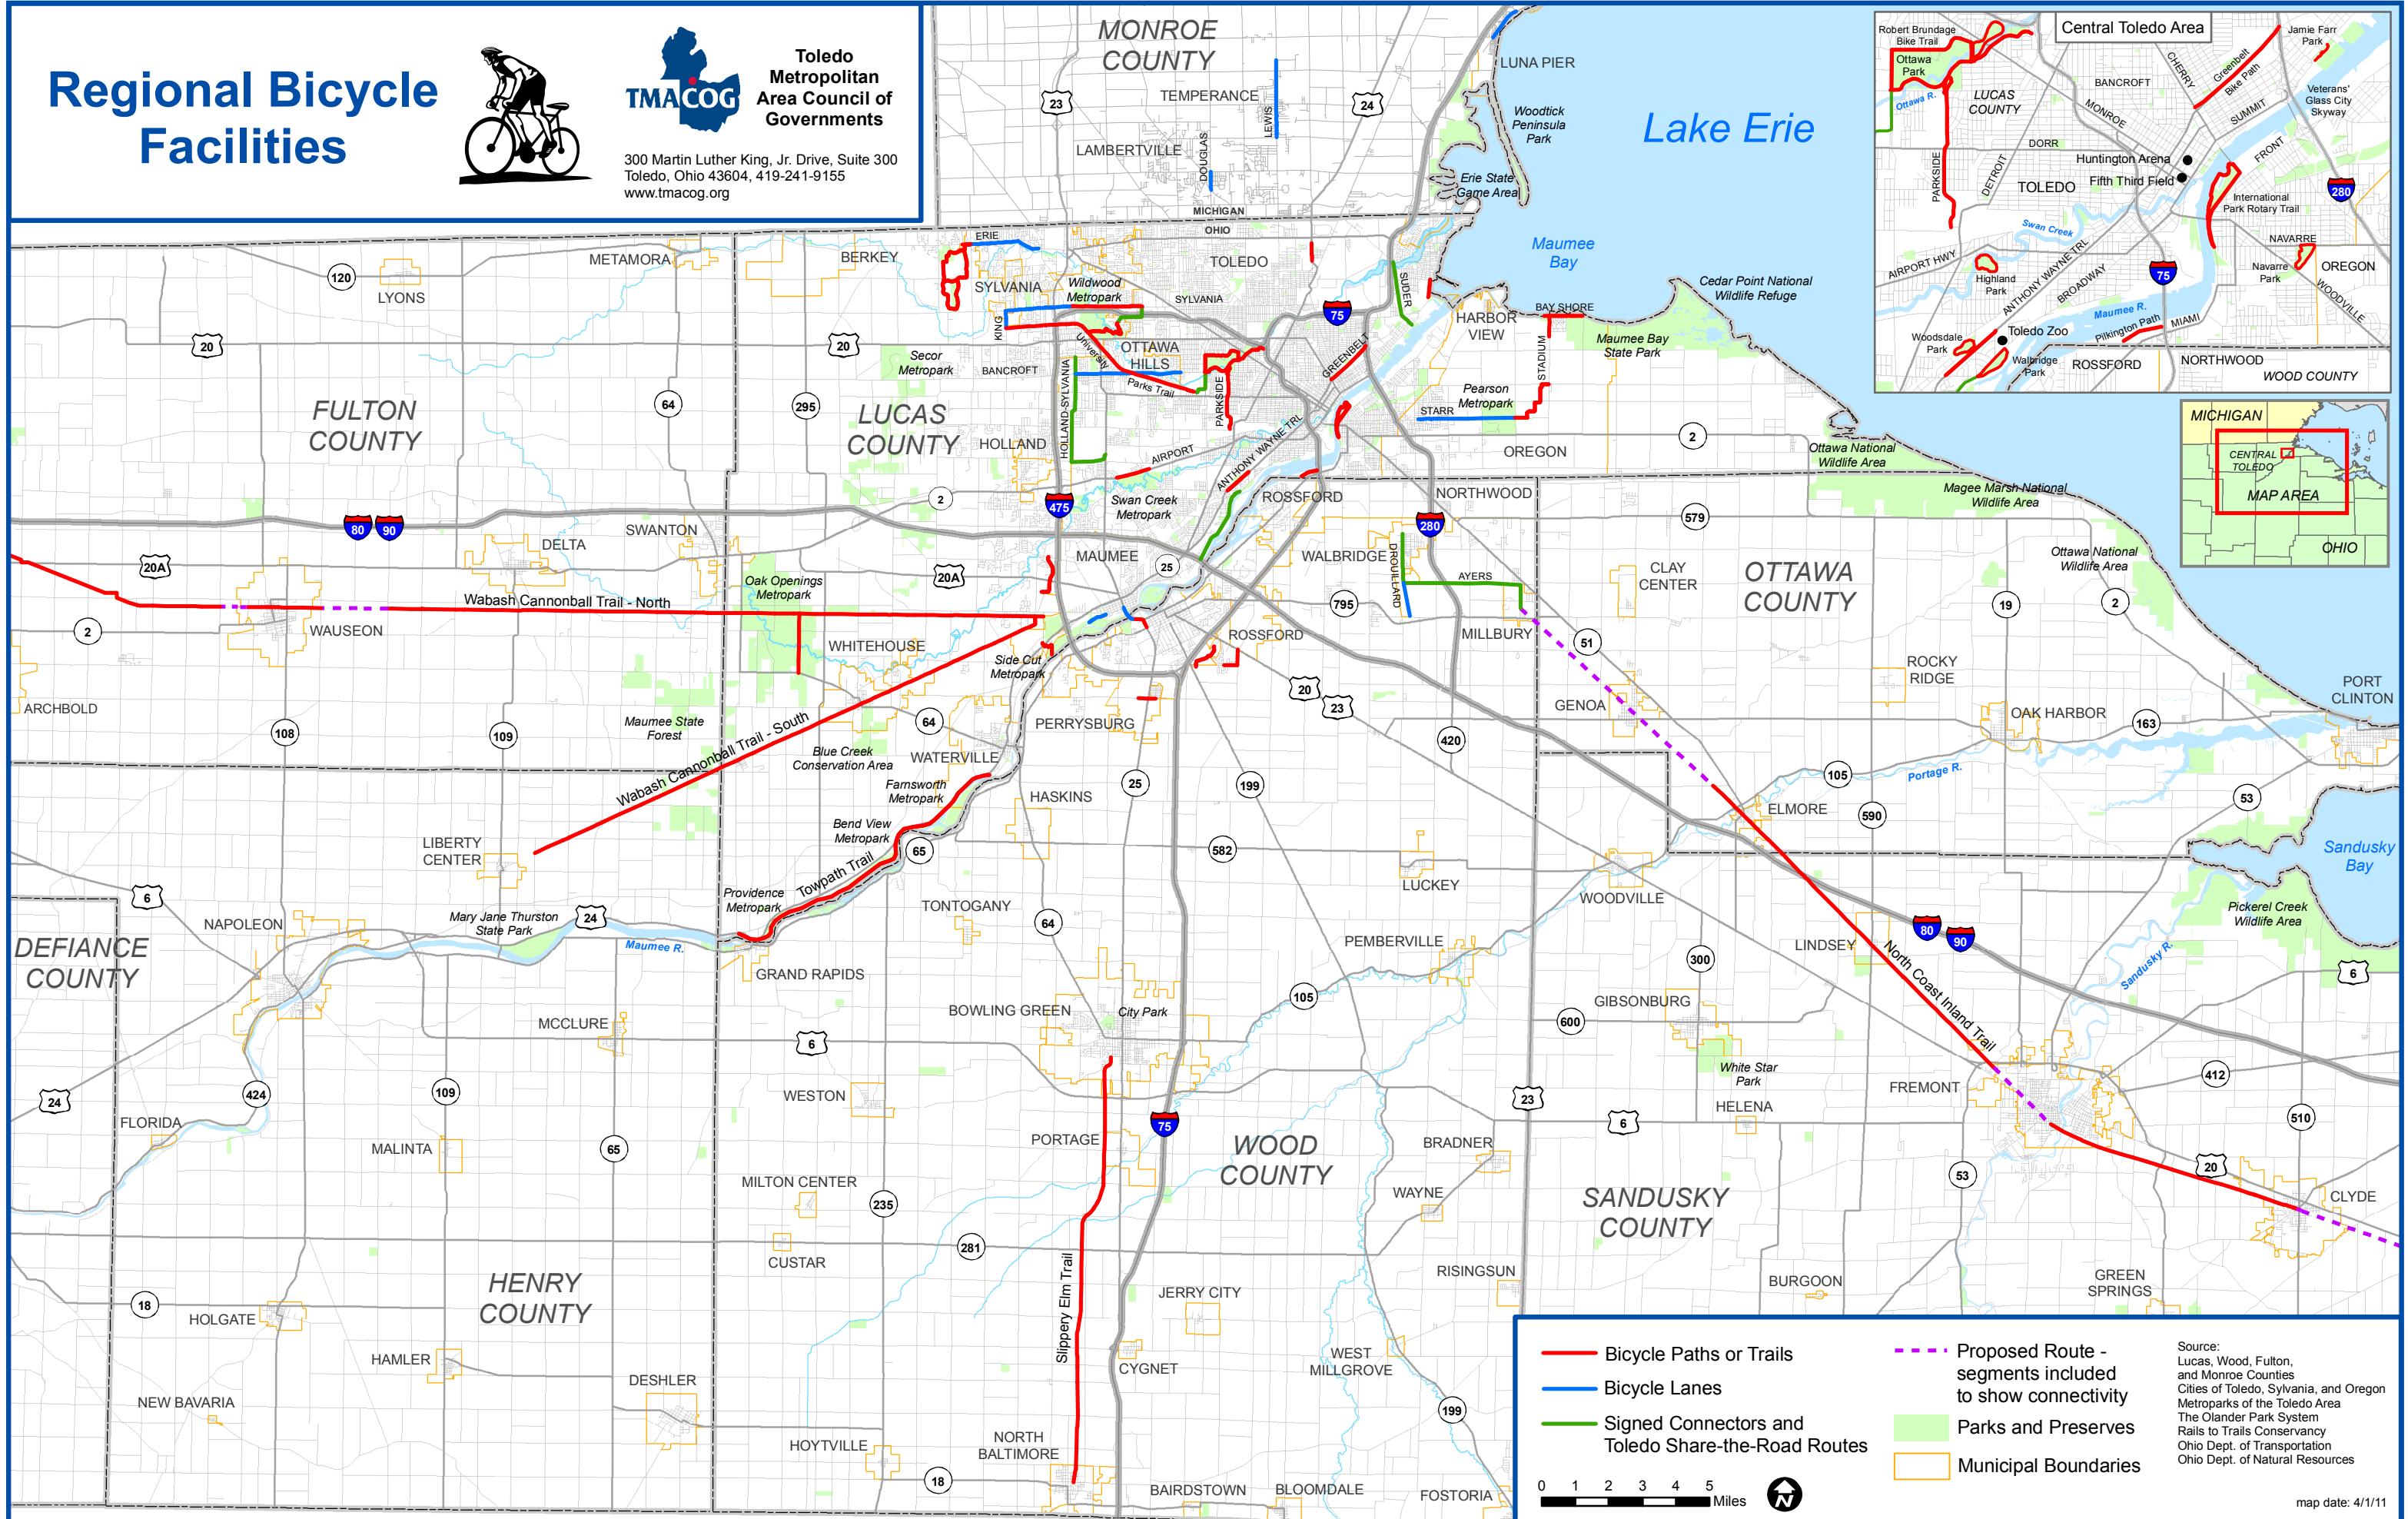

Regional Bicycle Facilities

Toledo Metropolitan Area Council of Governments

300 Martin Luther King, Jr. Drive, Suite 300
Toledo, Ohio 43604, 419-241-9155
www.tmacog.org

- Bicycle Paths or Trails
- Bicycle Lanes
- Signed Connectors and Toledo Share-the-Road Routes

- - - Proposed Route - segments included to show connectivity
- Parks and Preserves
- Municipal Boundaries

0 1 2 3 4 5 Miles

Source: Lucas, Wood, Fulton, and Monroe Counties; Cities of Toledo, Sylvania, and Oregon; Metroparks of the Toledo Area; The Olander Park System; Rails to Trails Conservancy; Ohio Dept. of Transportation; Ohio Dept. of Natural Resources

map date: 4/1/11