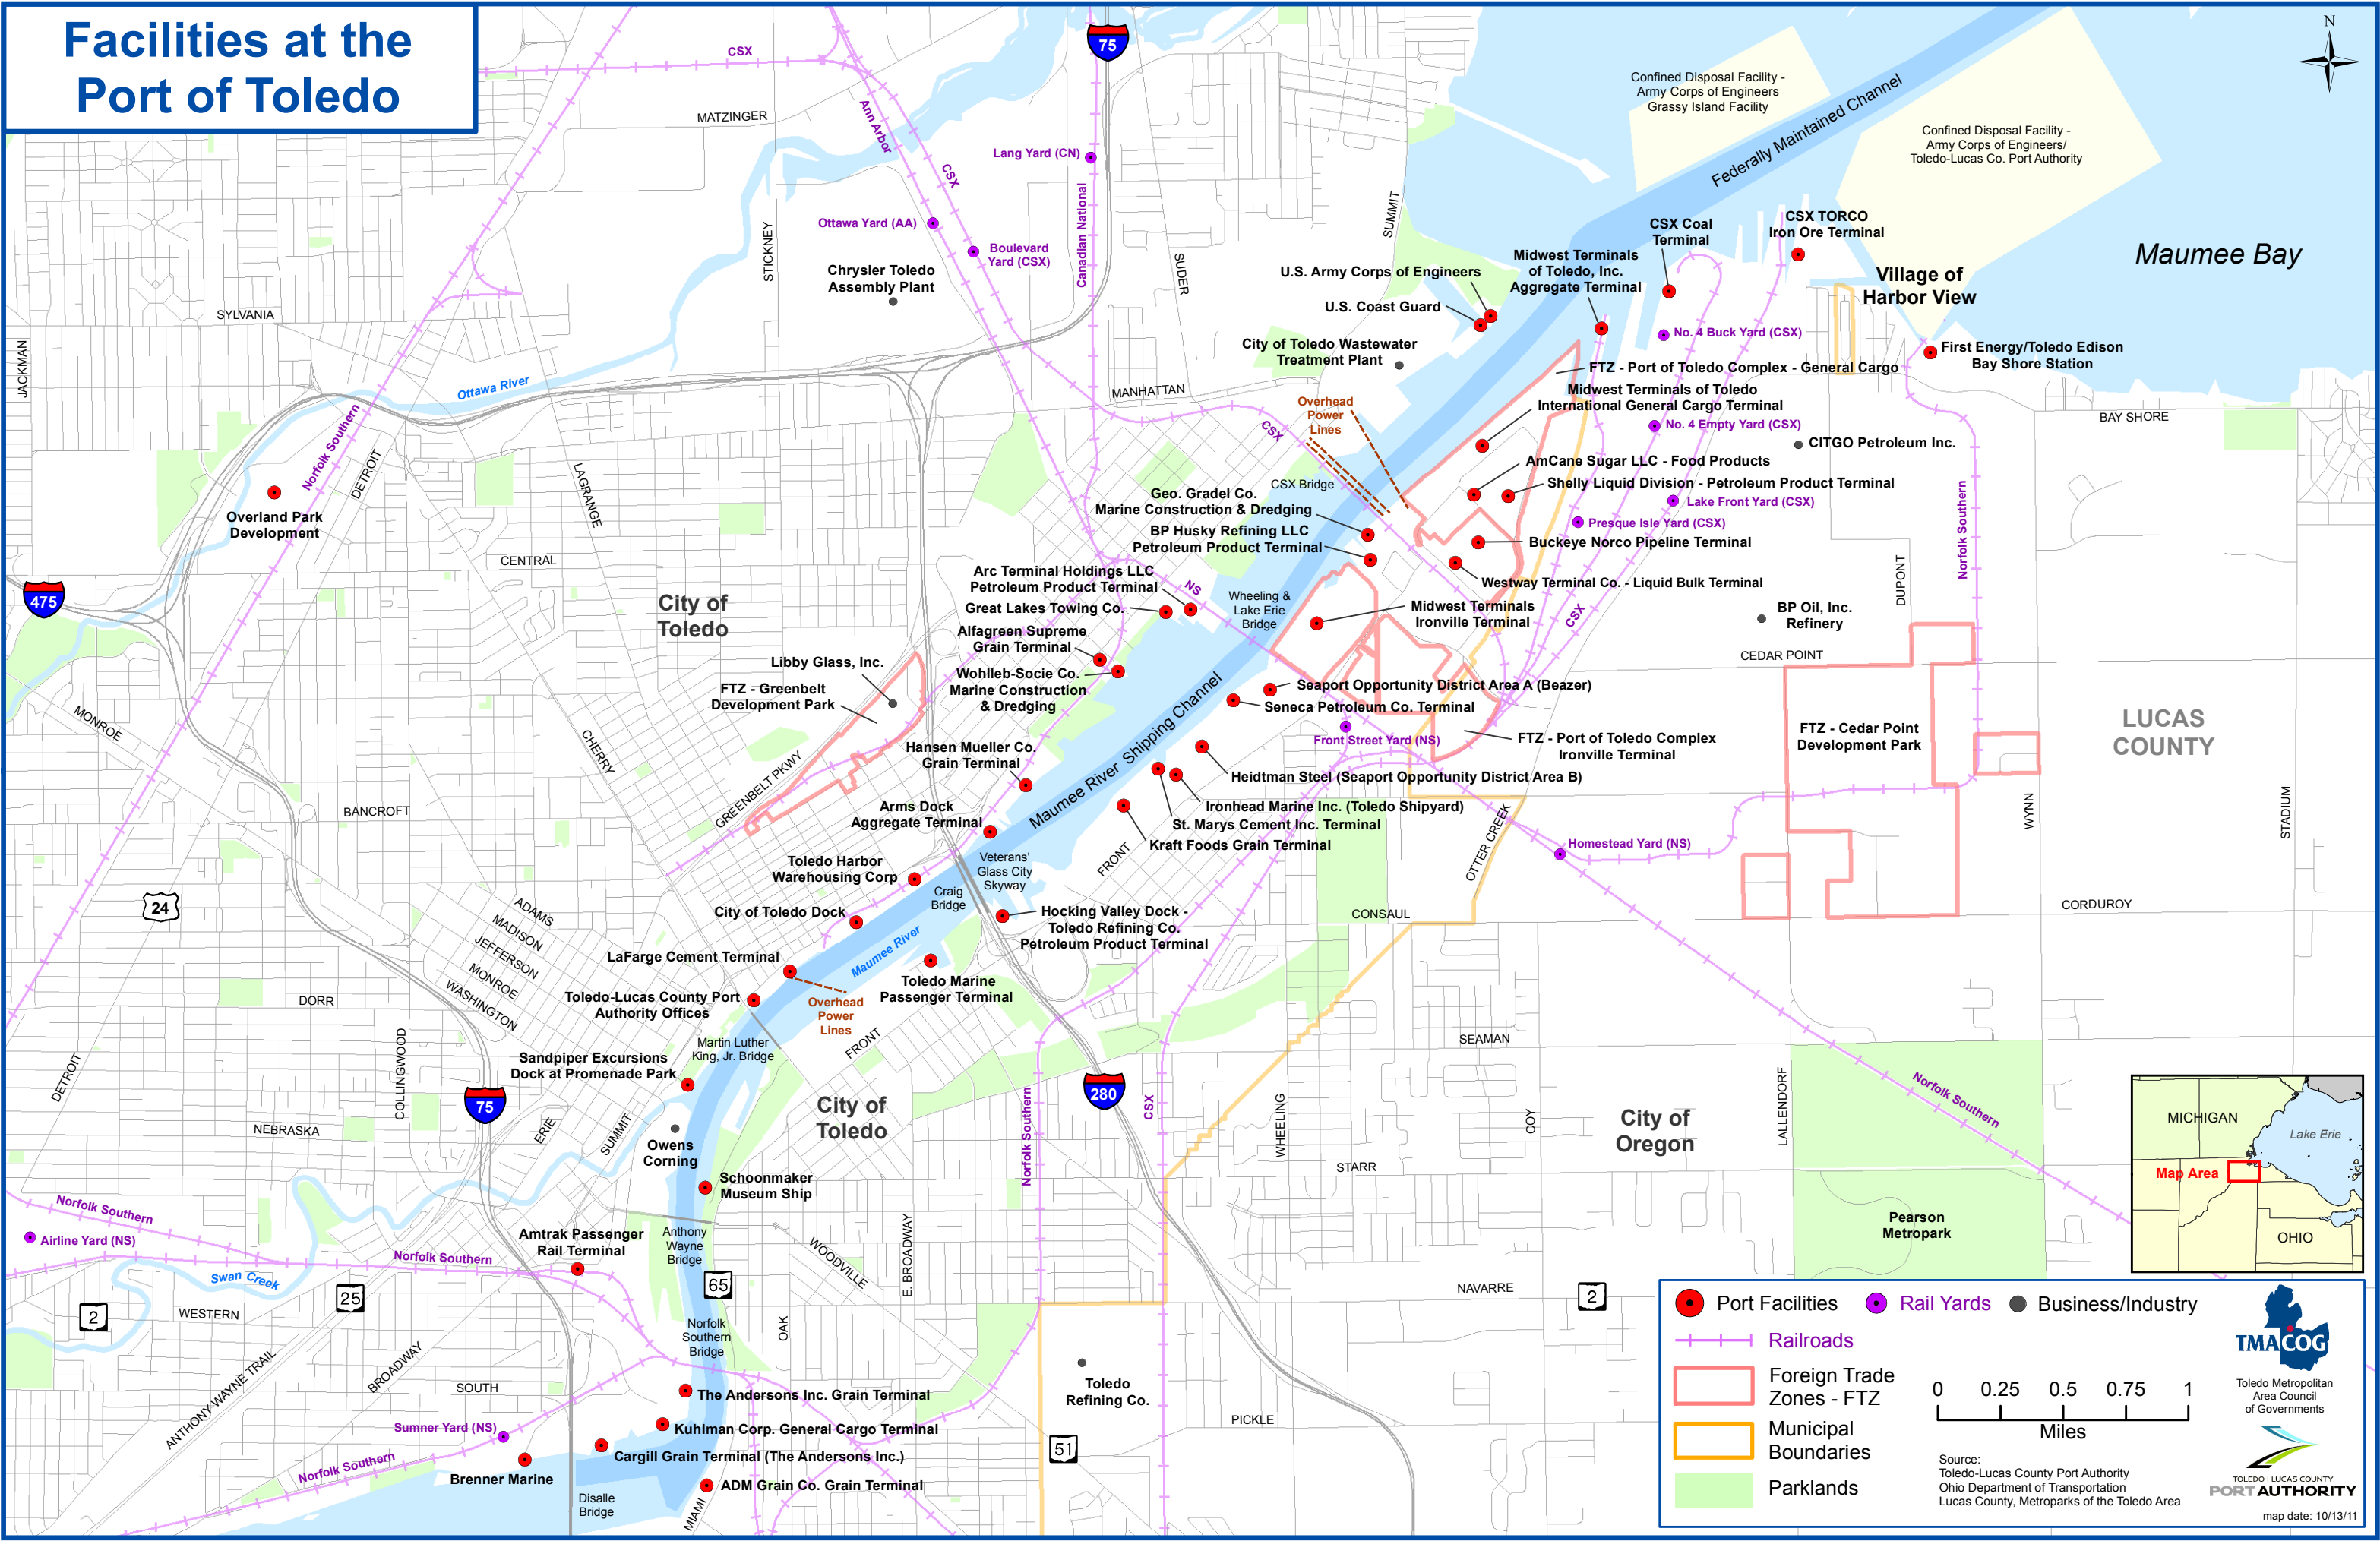

Facilities at the Port of Toledo

● Port Facilities
 ● Rail Yards
 ● Business/Industry
—+—+— Railroads
 Foreign Trade Zones - FTZ
 Municipal Boundaries
 Parklands

0 0.25 0.5 0.75 1
 Miles

Source:
 Toledo-Lucas County Port Authority
 Ohio Department of Transportation
 Lucas County, Metroparks of the Toledo Area

Toledo Metropolitan Area Council of Governments

 TOLEDO-LUCAS COUNTY
PORT AUTHORITY
 map date: 10/13/11