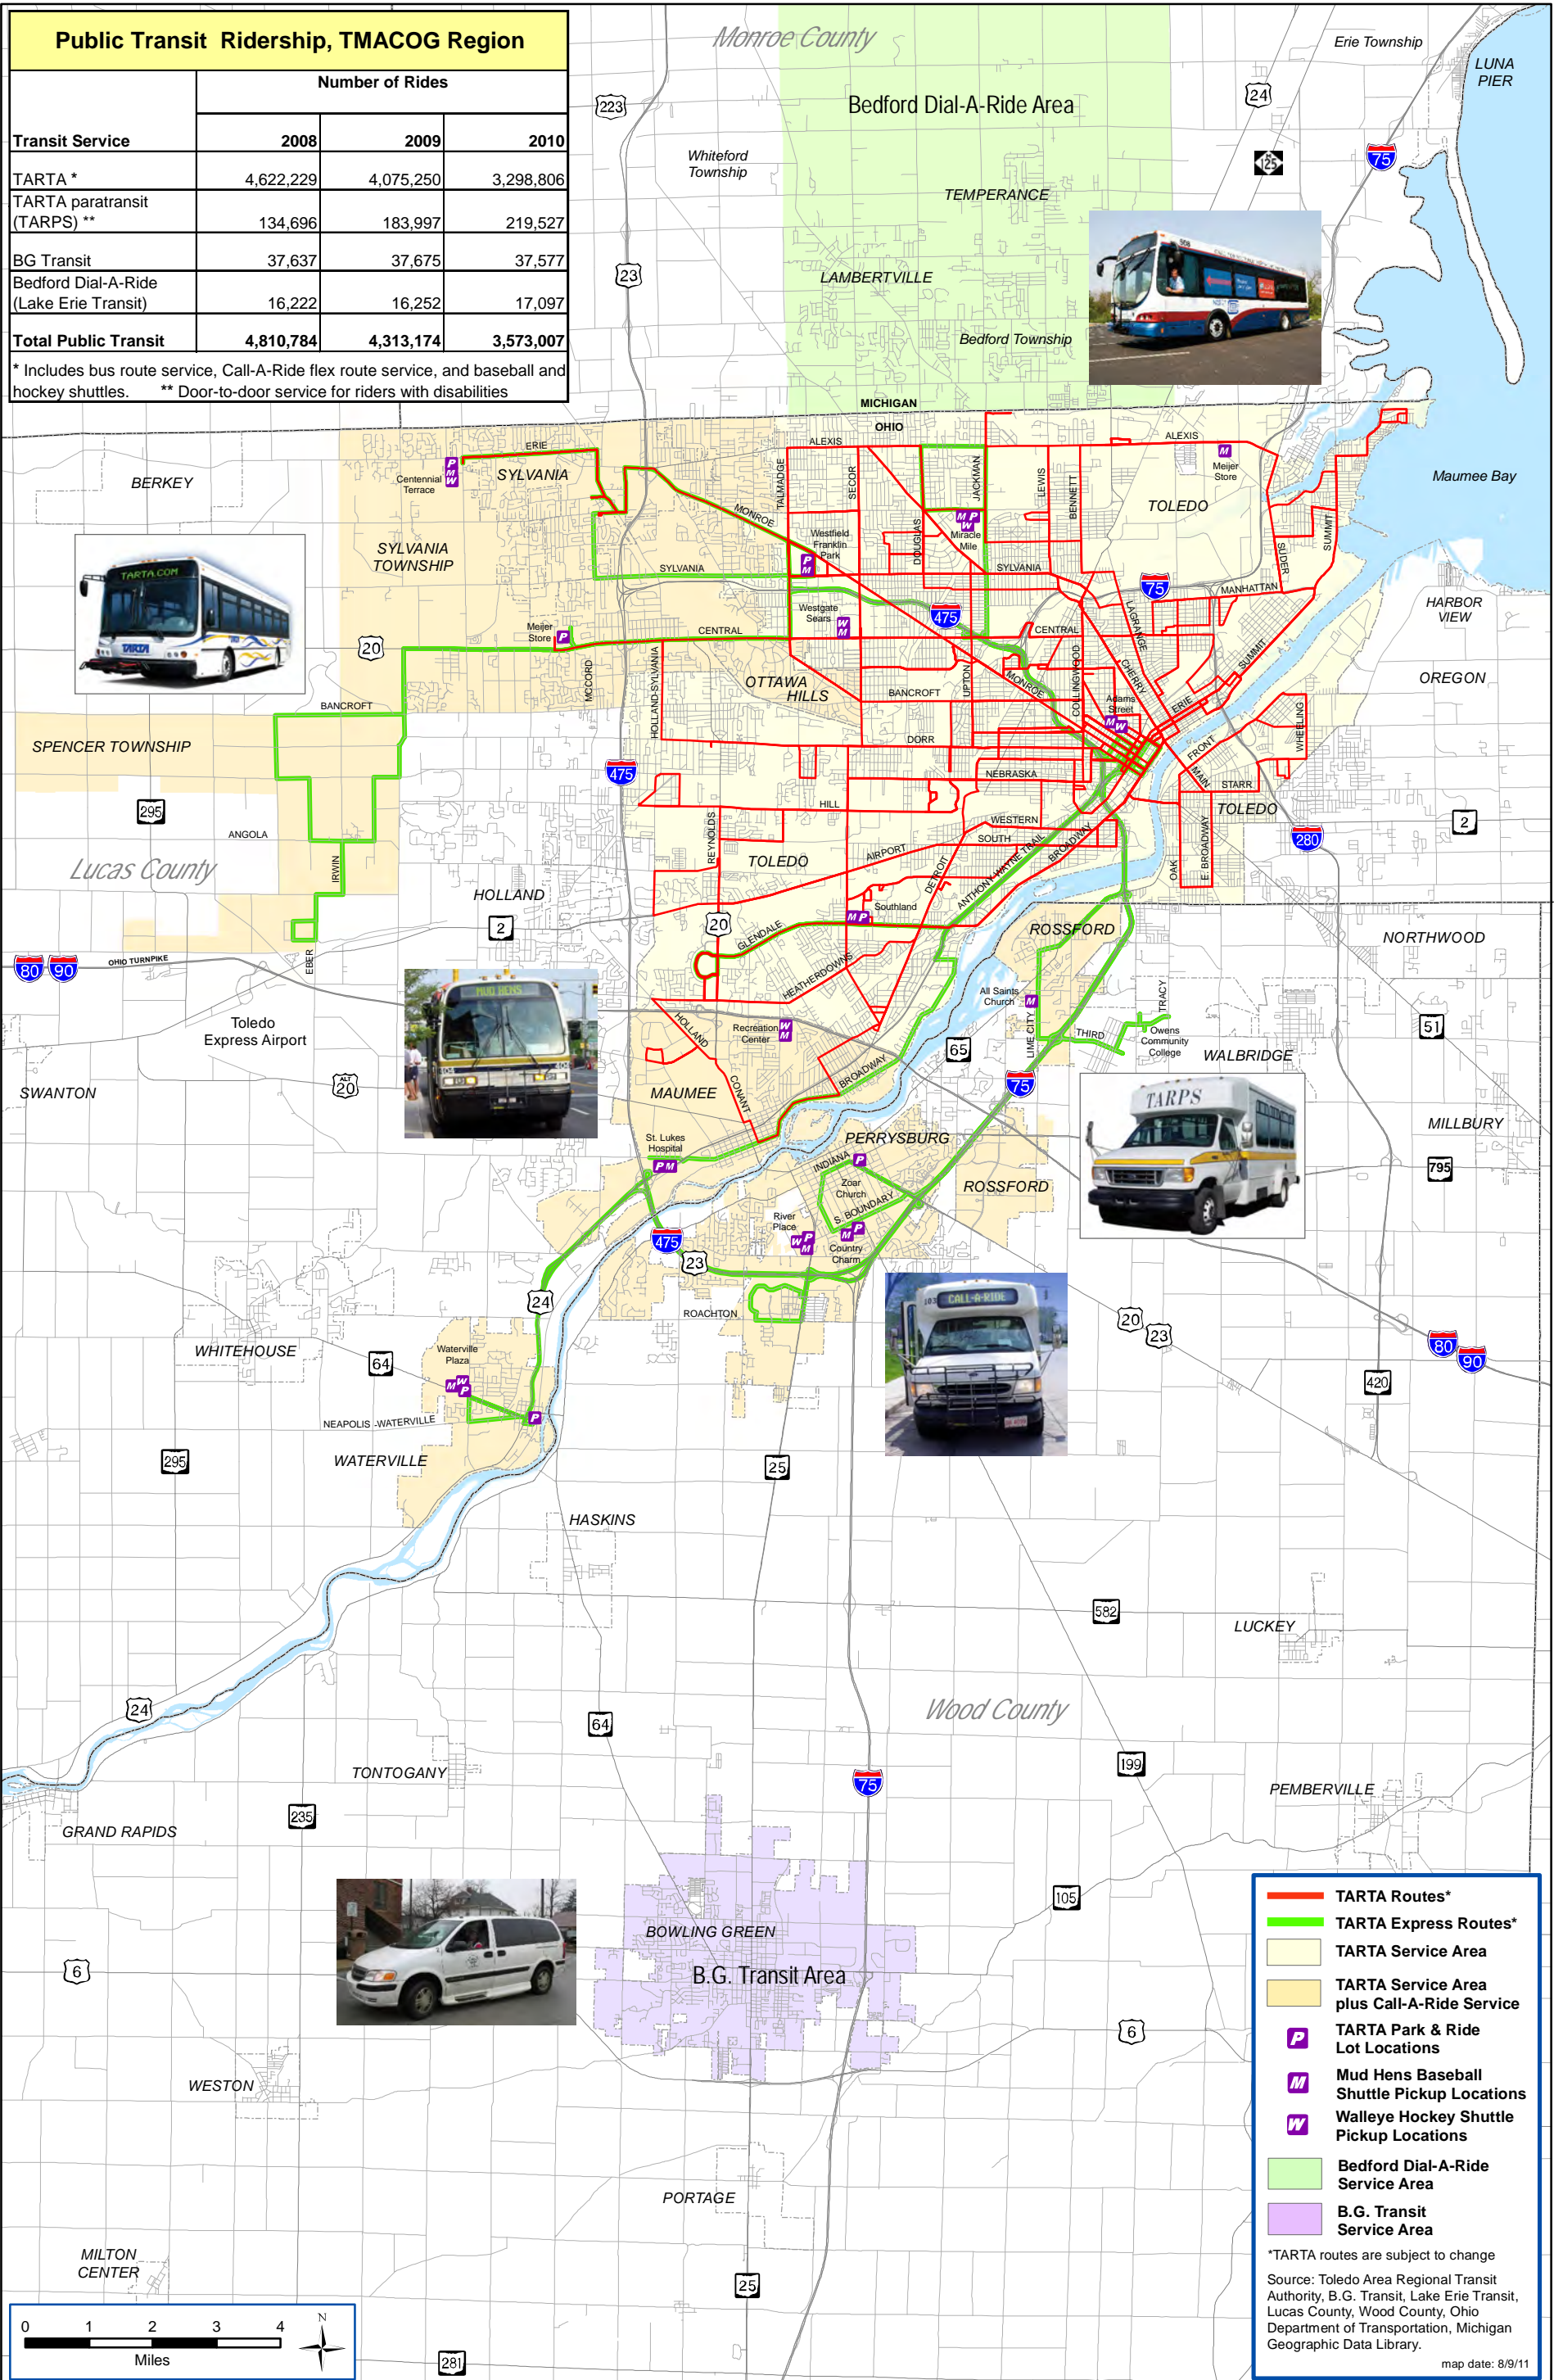

TMACOG Area Transit Systems 2011

Toledo Metropolitan Area Council of Governments
 300 Martin Luther King, Jr. Drive, Suite 300
 Toledo, Ohio 43604 419-241-9155
 www.tmacog.org

Transit Service	Number of Rides		
	2008	2009	2010
TARTA *	4,622,229	4,075,250	3,298,806
TARTA paratransit (TARPS) **	134,696	183,997	219,527
BG Transit	37,637	37,675	37,577
Bedford Dial-A-Ride (Lake Erie Transit)	16,222	16,252	17,097
Total Public Transit	4,810,784	4,313,174	3,573,007

* Includes bus route service, Call-A-Ride flex route service, and baseball and hockey shuttles. ** Door-to-door service for riders with disabilities

- TARTA Routes*
- TARTA Express Routes*
- TARTA Service Area
- TARTA Service Area plus Call-A-Ride Service
- P TARTA Park & Ride Lot Locations
- M Mud Hens Baseball Shuttle Pickup Locations
- W Walleye Hockey Shuttle Pickup Locations
- Bedford Dial-A-Ride Service Area
- B.G. Transit Service Area

*TARTA routes are subject to change
 Source: Toledo Area Regional Transit Authority, B.G. Transit, Lake Erie Transit, Lucas County, Wood County, Ohio Department of Transportation, Michigan Geographic Data Library.
 map date: 8/9/11