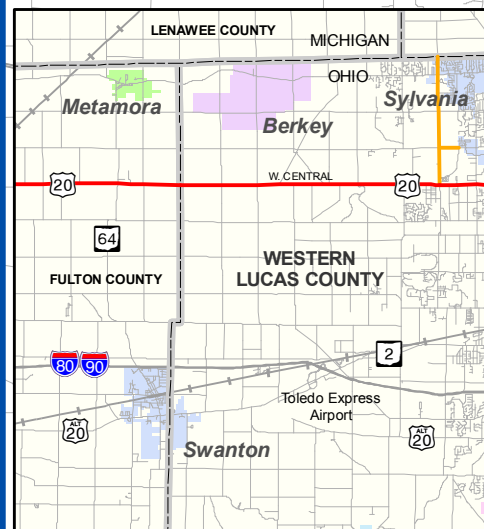

Michigan Weight Designated Permit Routes - Lucas County

Toledo Metropolitan Area Council of Governments
 300 Martin Luther King Jr. Dr., Toledo, Ohio 43604
 Phone 419-241-9155, Fax 419-241-9116
 www.tmacog.org

Michigan legal (up to 154,000 lbs.) permit routes and route jurisdiction:

- ODOT
- CITY OF TOLEDO
- CITY OF MAUMEE
- CITY OF OREGON
- LUCAS COUNTY
- TOLEDO-LUCAS COUNTY PORT AUTHORITY

ROADS
 RAILROADS
 MUNICIPAL BOUNDARIES
 COUNTY BOUNDARIES

Source: Ohio Department of Transportation, Lucas County, Wood County, Fulton County, City of Toledo, City of Maumee, City of Oregon, Toledo-Lucas County Port Authority, Michigan Geographic Data Library