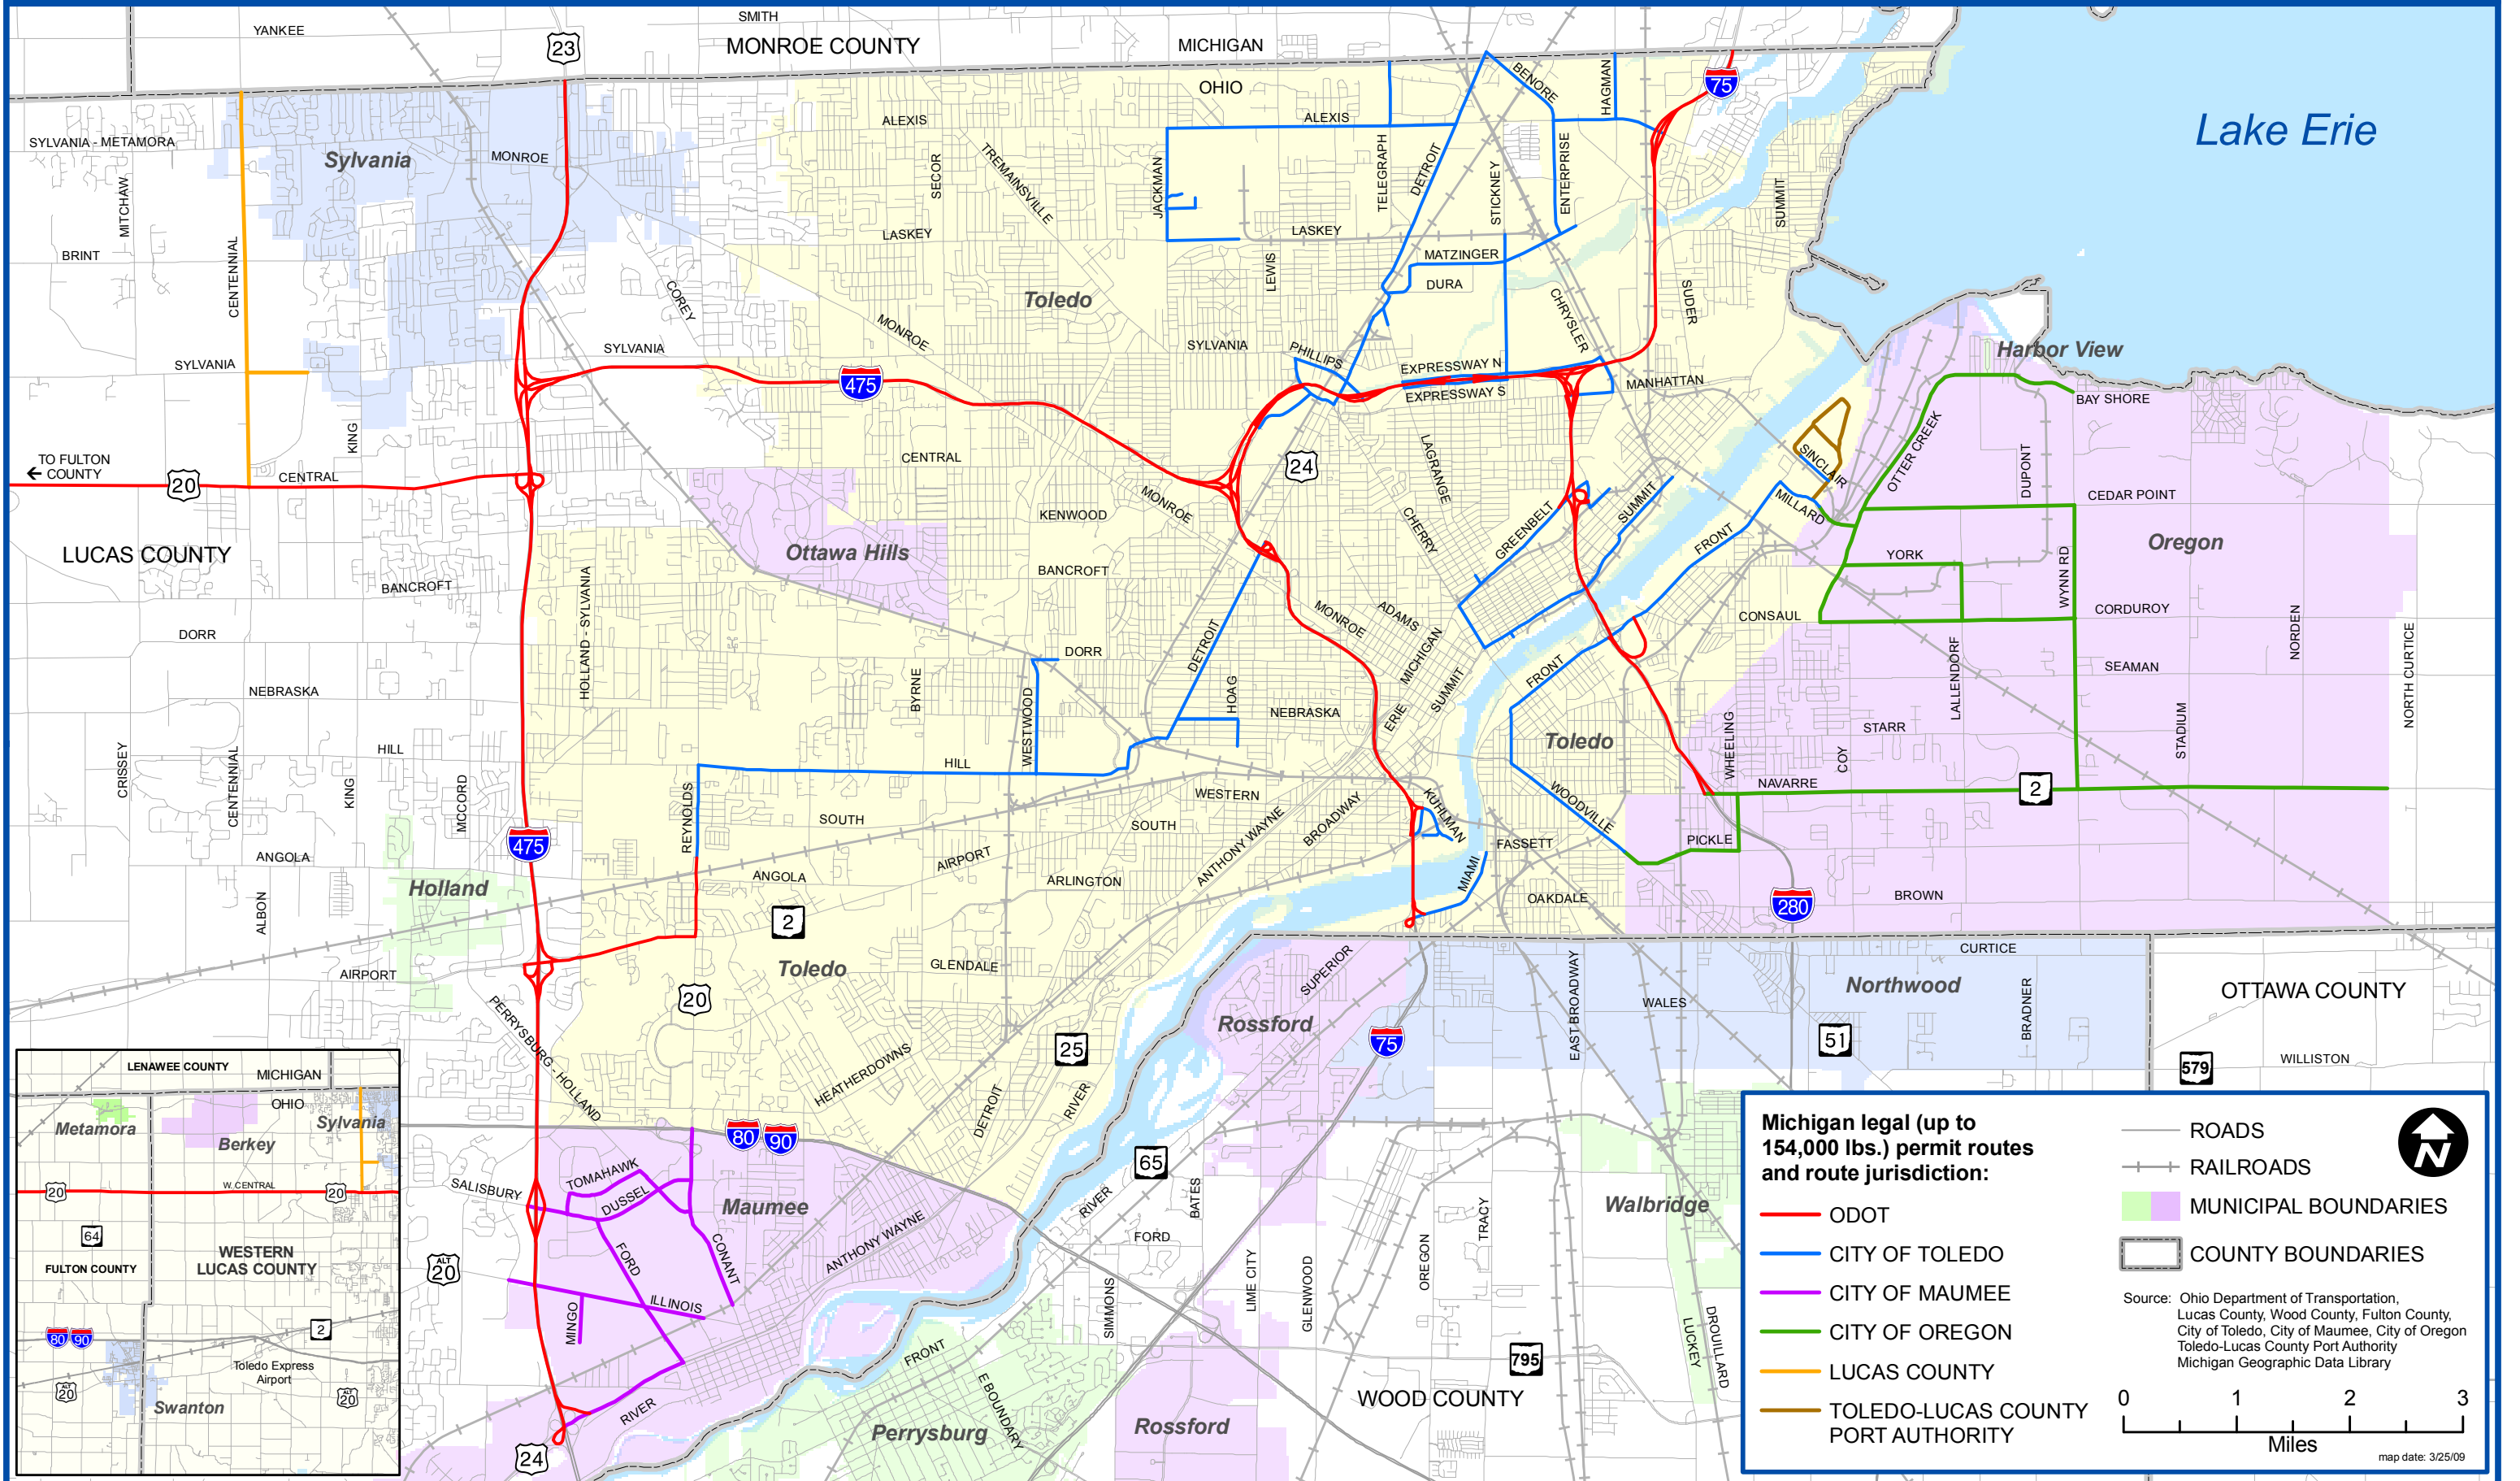

Michigan Weight Designated Permit Routes - Lucas County

Toledo Metropolitan Area Council of Governments
 300 Martin Luther King Jr. Dr., Toledo, Ohio 43604
 Phone 419-241-9155, Fax 419-241-9116
 www.tmacog.org

Michigan legal (up to 154,000 lbs.) permit routes and route jurisdiction:

- ODOT
- CITY OF TOLEDO
- CITY OF MAUMEE
- CITY OF OREGON
- LUCAS COUNTY
- TOLEDO-LUCAS COUNTY PORT AUTHORITY

ROADS
 RAILROADS
 MUNICIPAL BOUNDARIES
 COUNTY BOUNDARIES

Source: Ohio Department of Transportation, Lucas County, Wood County, Fulton County, City of Toledo, City of Maumee, City of Oregon, Toledo-Lucas County Port Authority, Michigan Geographic Data Library

0 1 2 3
Miles

map date: 3/25/09