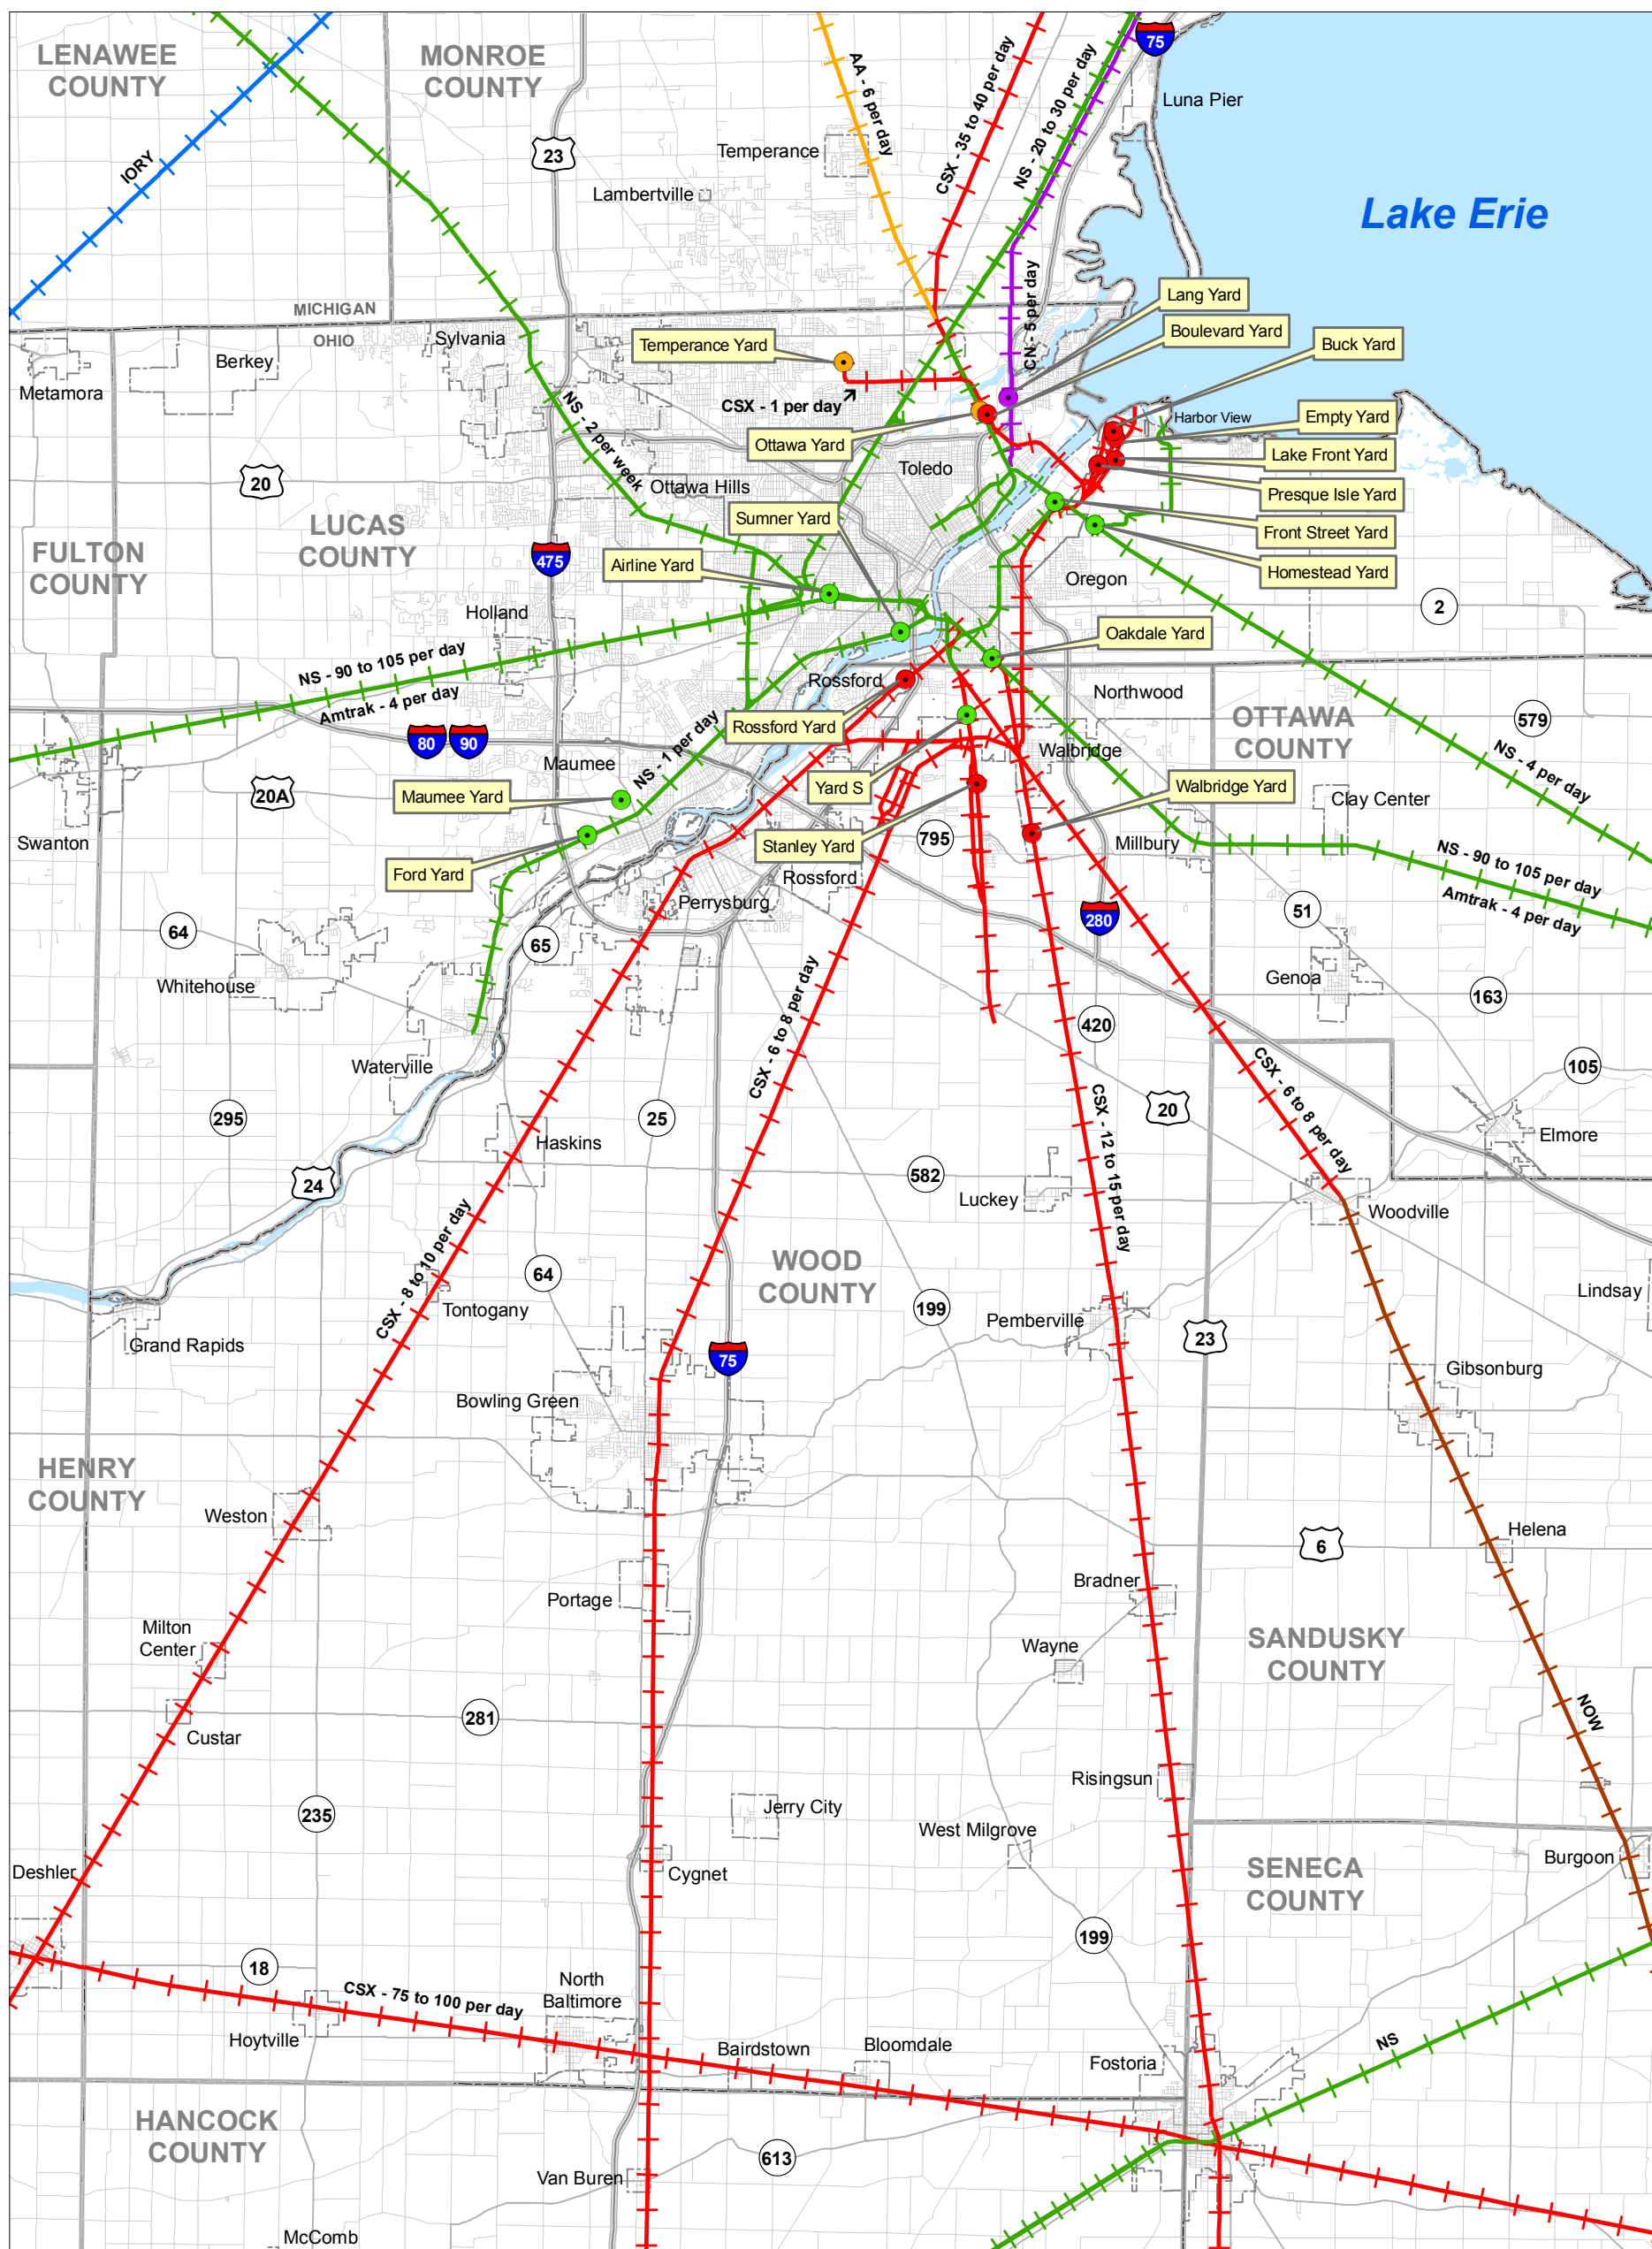

# Toledo Area Railroads and Rail Yards

## With 2008 Rail Volumes

Toledo Metropolitan Area Council of Governments

300 Martin Luther King Jr. Dr., Toledo, Ohio 43604  
Phone 419-241-9155, Fax 419-241-9116  
www.tmacog.org

0 1.25 2.5 5 Miles

### Railroad Operator

- Ann Arbor (AA)
- Canadian National (CN)
- CSX Transportation (CSX)
- Indiana & Ohio (IORY)
- Norfolk Southern Corp. (NS)
- Northern Ohio & Western (NOW)

### Rail Yard Name

Source:  
Ohio Dept. of Transportation  
Ann Arbor Railroad  
Canadian National Railway  
CSX Transportation  
Norfolk Southern Corp.  
"6 per day" = rail traffic volume (2008 data)  
map date 3/25/09