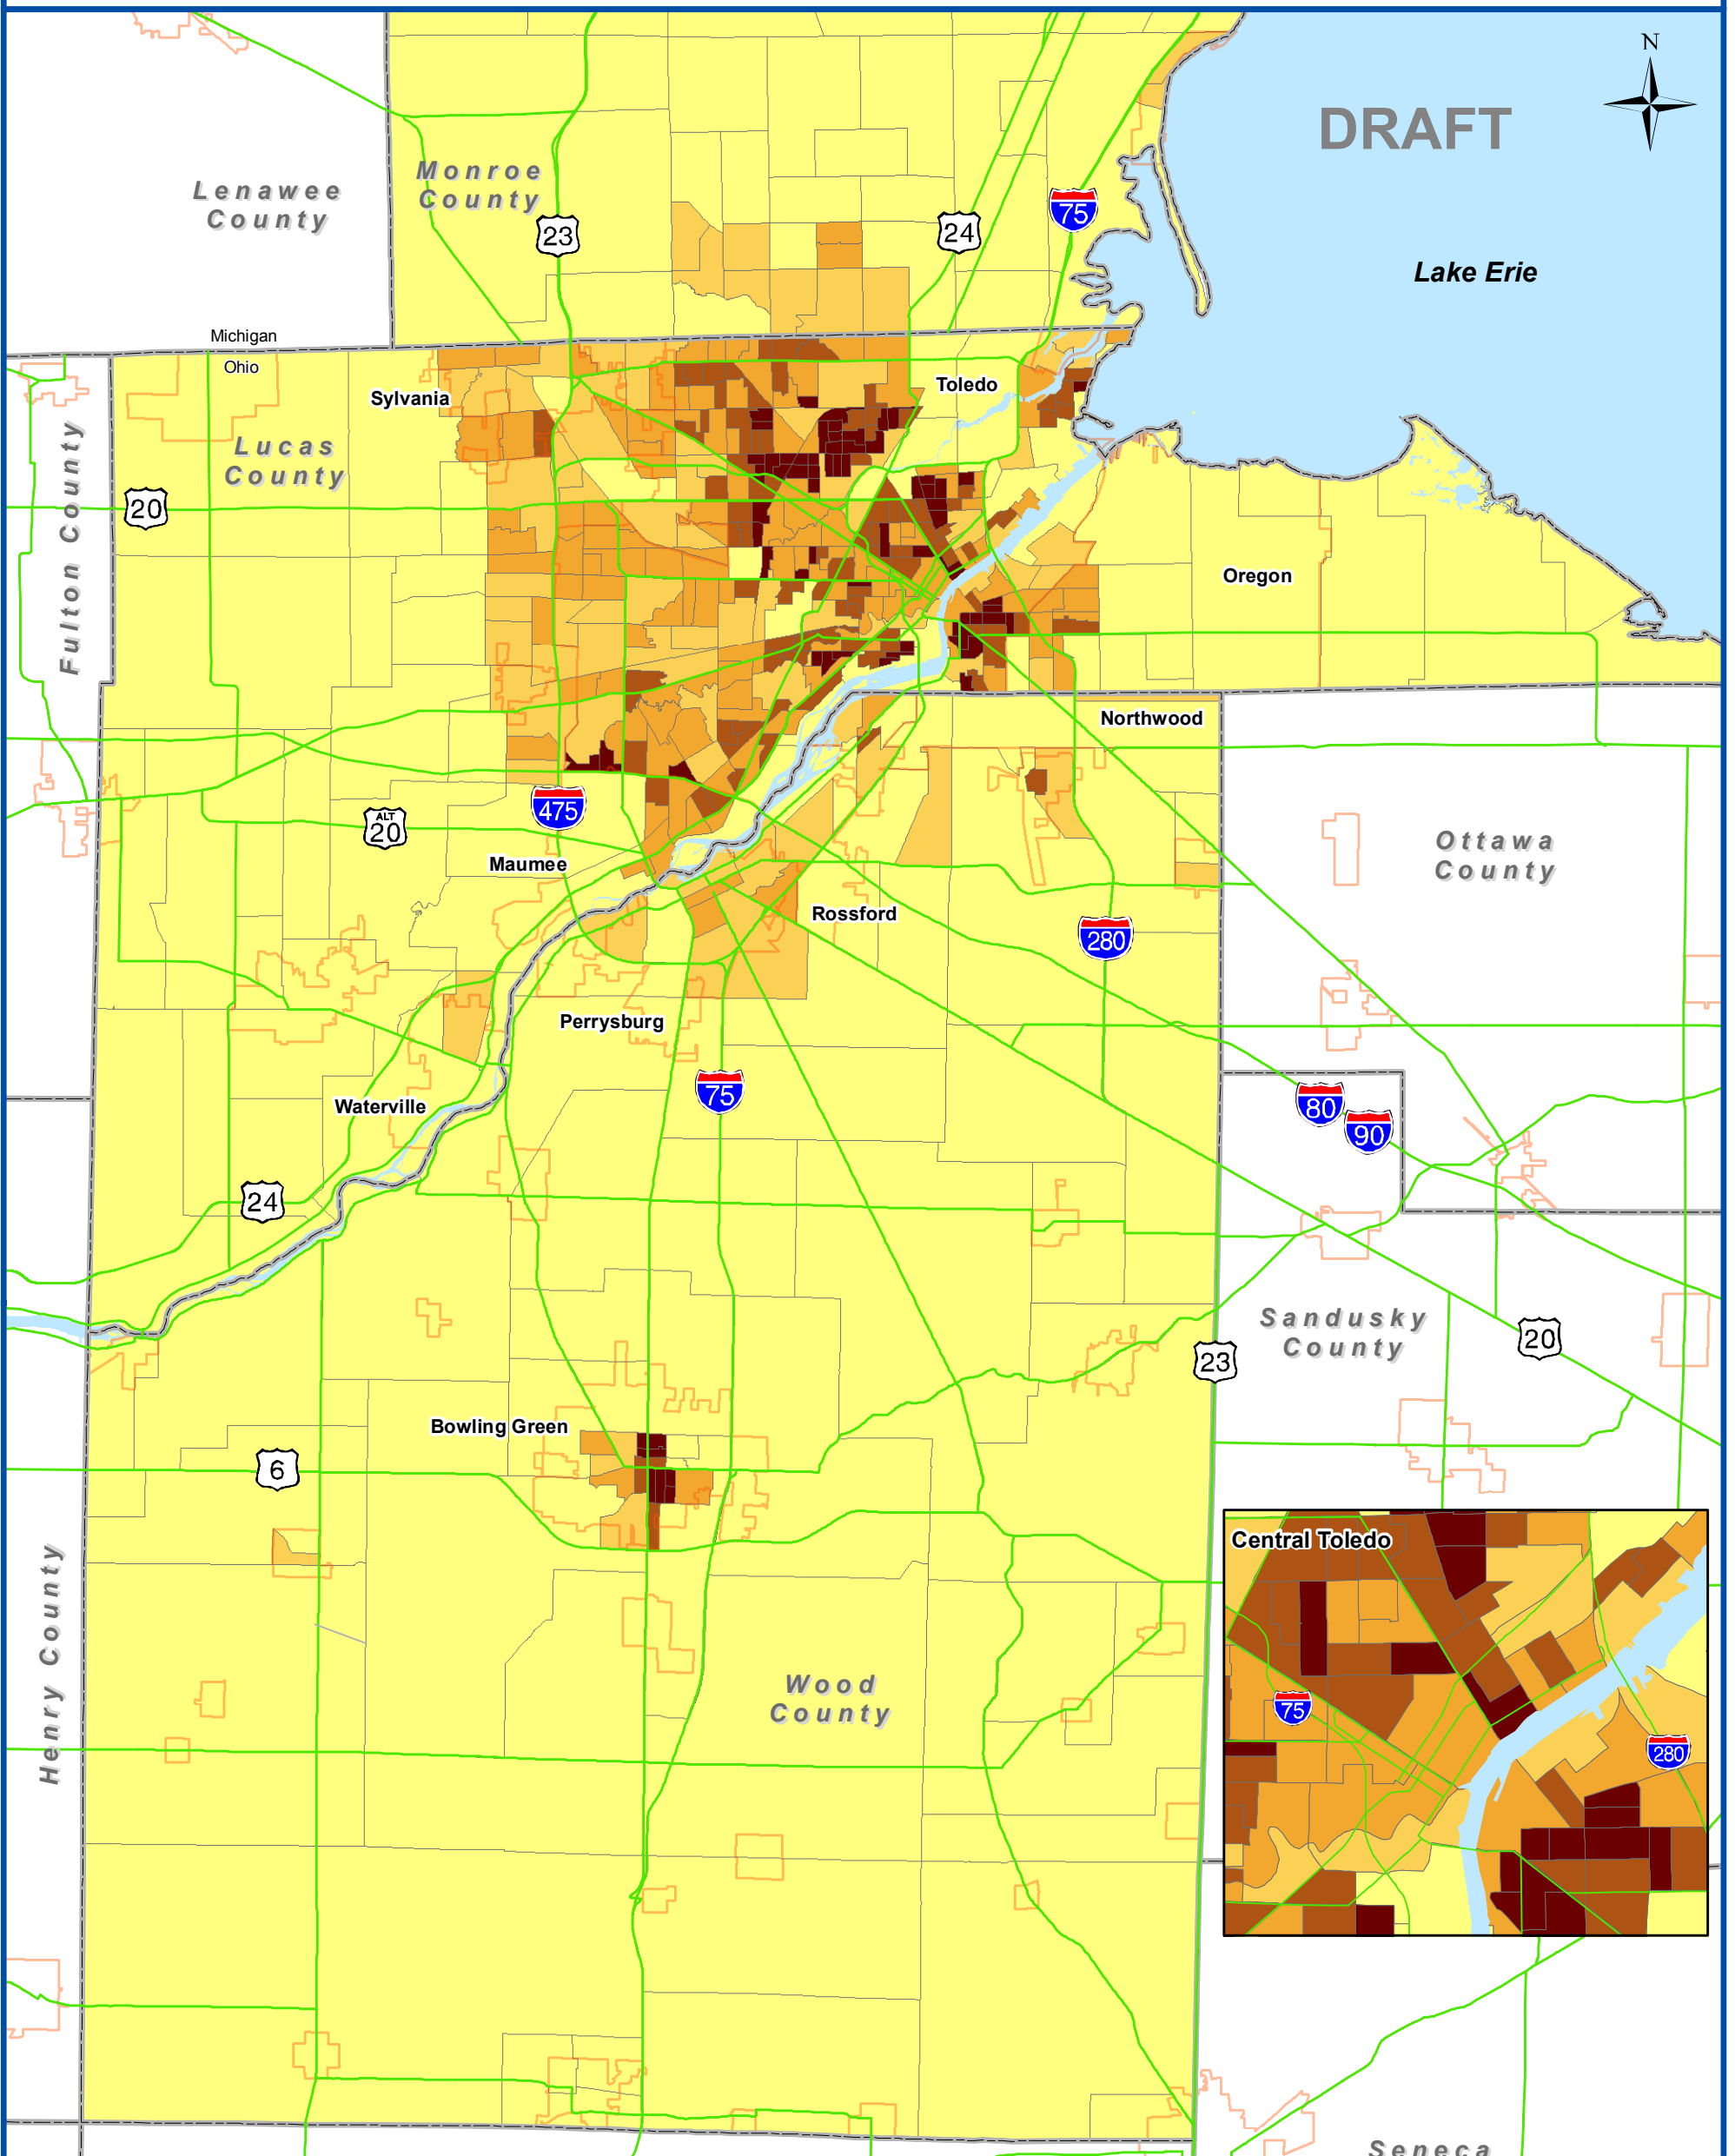

Housing Density by Census Block Groups - 2010

Lucas, Wood, and Monroe Counties

Toledo Metropolitan Area
Council of Governments
300 Martin Luther King, Jr. Drive, Suite 300
Toledo, Ohio 43604 419-241-9155
www.tmacog.org

DRAFT

Source:
U.S. Census Bureau
Ohio Department of Transportation
Michigan Geographic Data Library
Lucas County, Wood County
map date: 12/5/12