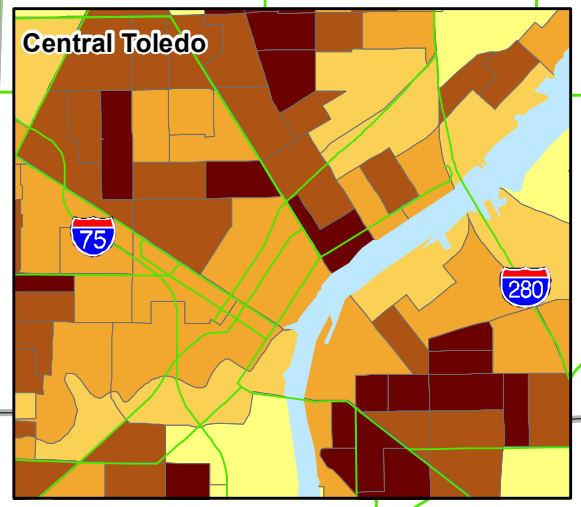

Housing Density by Census Block Groups - 2010

Lucas, Wood, and Monroe Counties

Toledo Metropolitan Area
Council of Governments
300 Martin Luther King, Jr. Drive, Suite 300
Toledo, Ohio 43604 419-241-9155
www.tmacog.org

DRAFT

Source:
U.S. Census Bureau
Ohio Department of Transportation
Michigan Geographic Data Library
Lucas County, Wood County
map date: 12/5/12