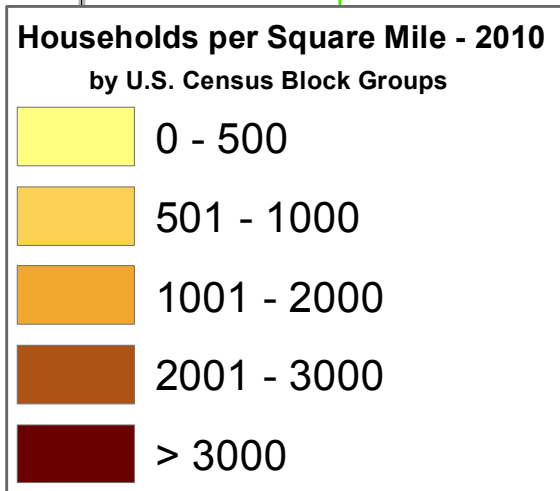

Housing Density by Census Block Groups - 2010

Lucas, Wood, and Monroe Counties

Toledo Metropolitan Area
Council of Governments
300 Martin Luther King, Jr. Drive, Suite 300
Toledo, Ohio 43604 419-241-9155
www.tmacog.org

DRAFT

Source:
U.S. Census Bureau
Ohio Department of Transportation
Michigan Geographic Data Library
Lucas County, Wood County
map date: 12/5/12