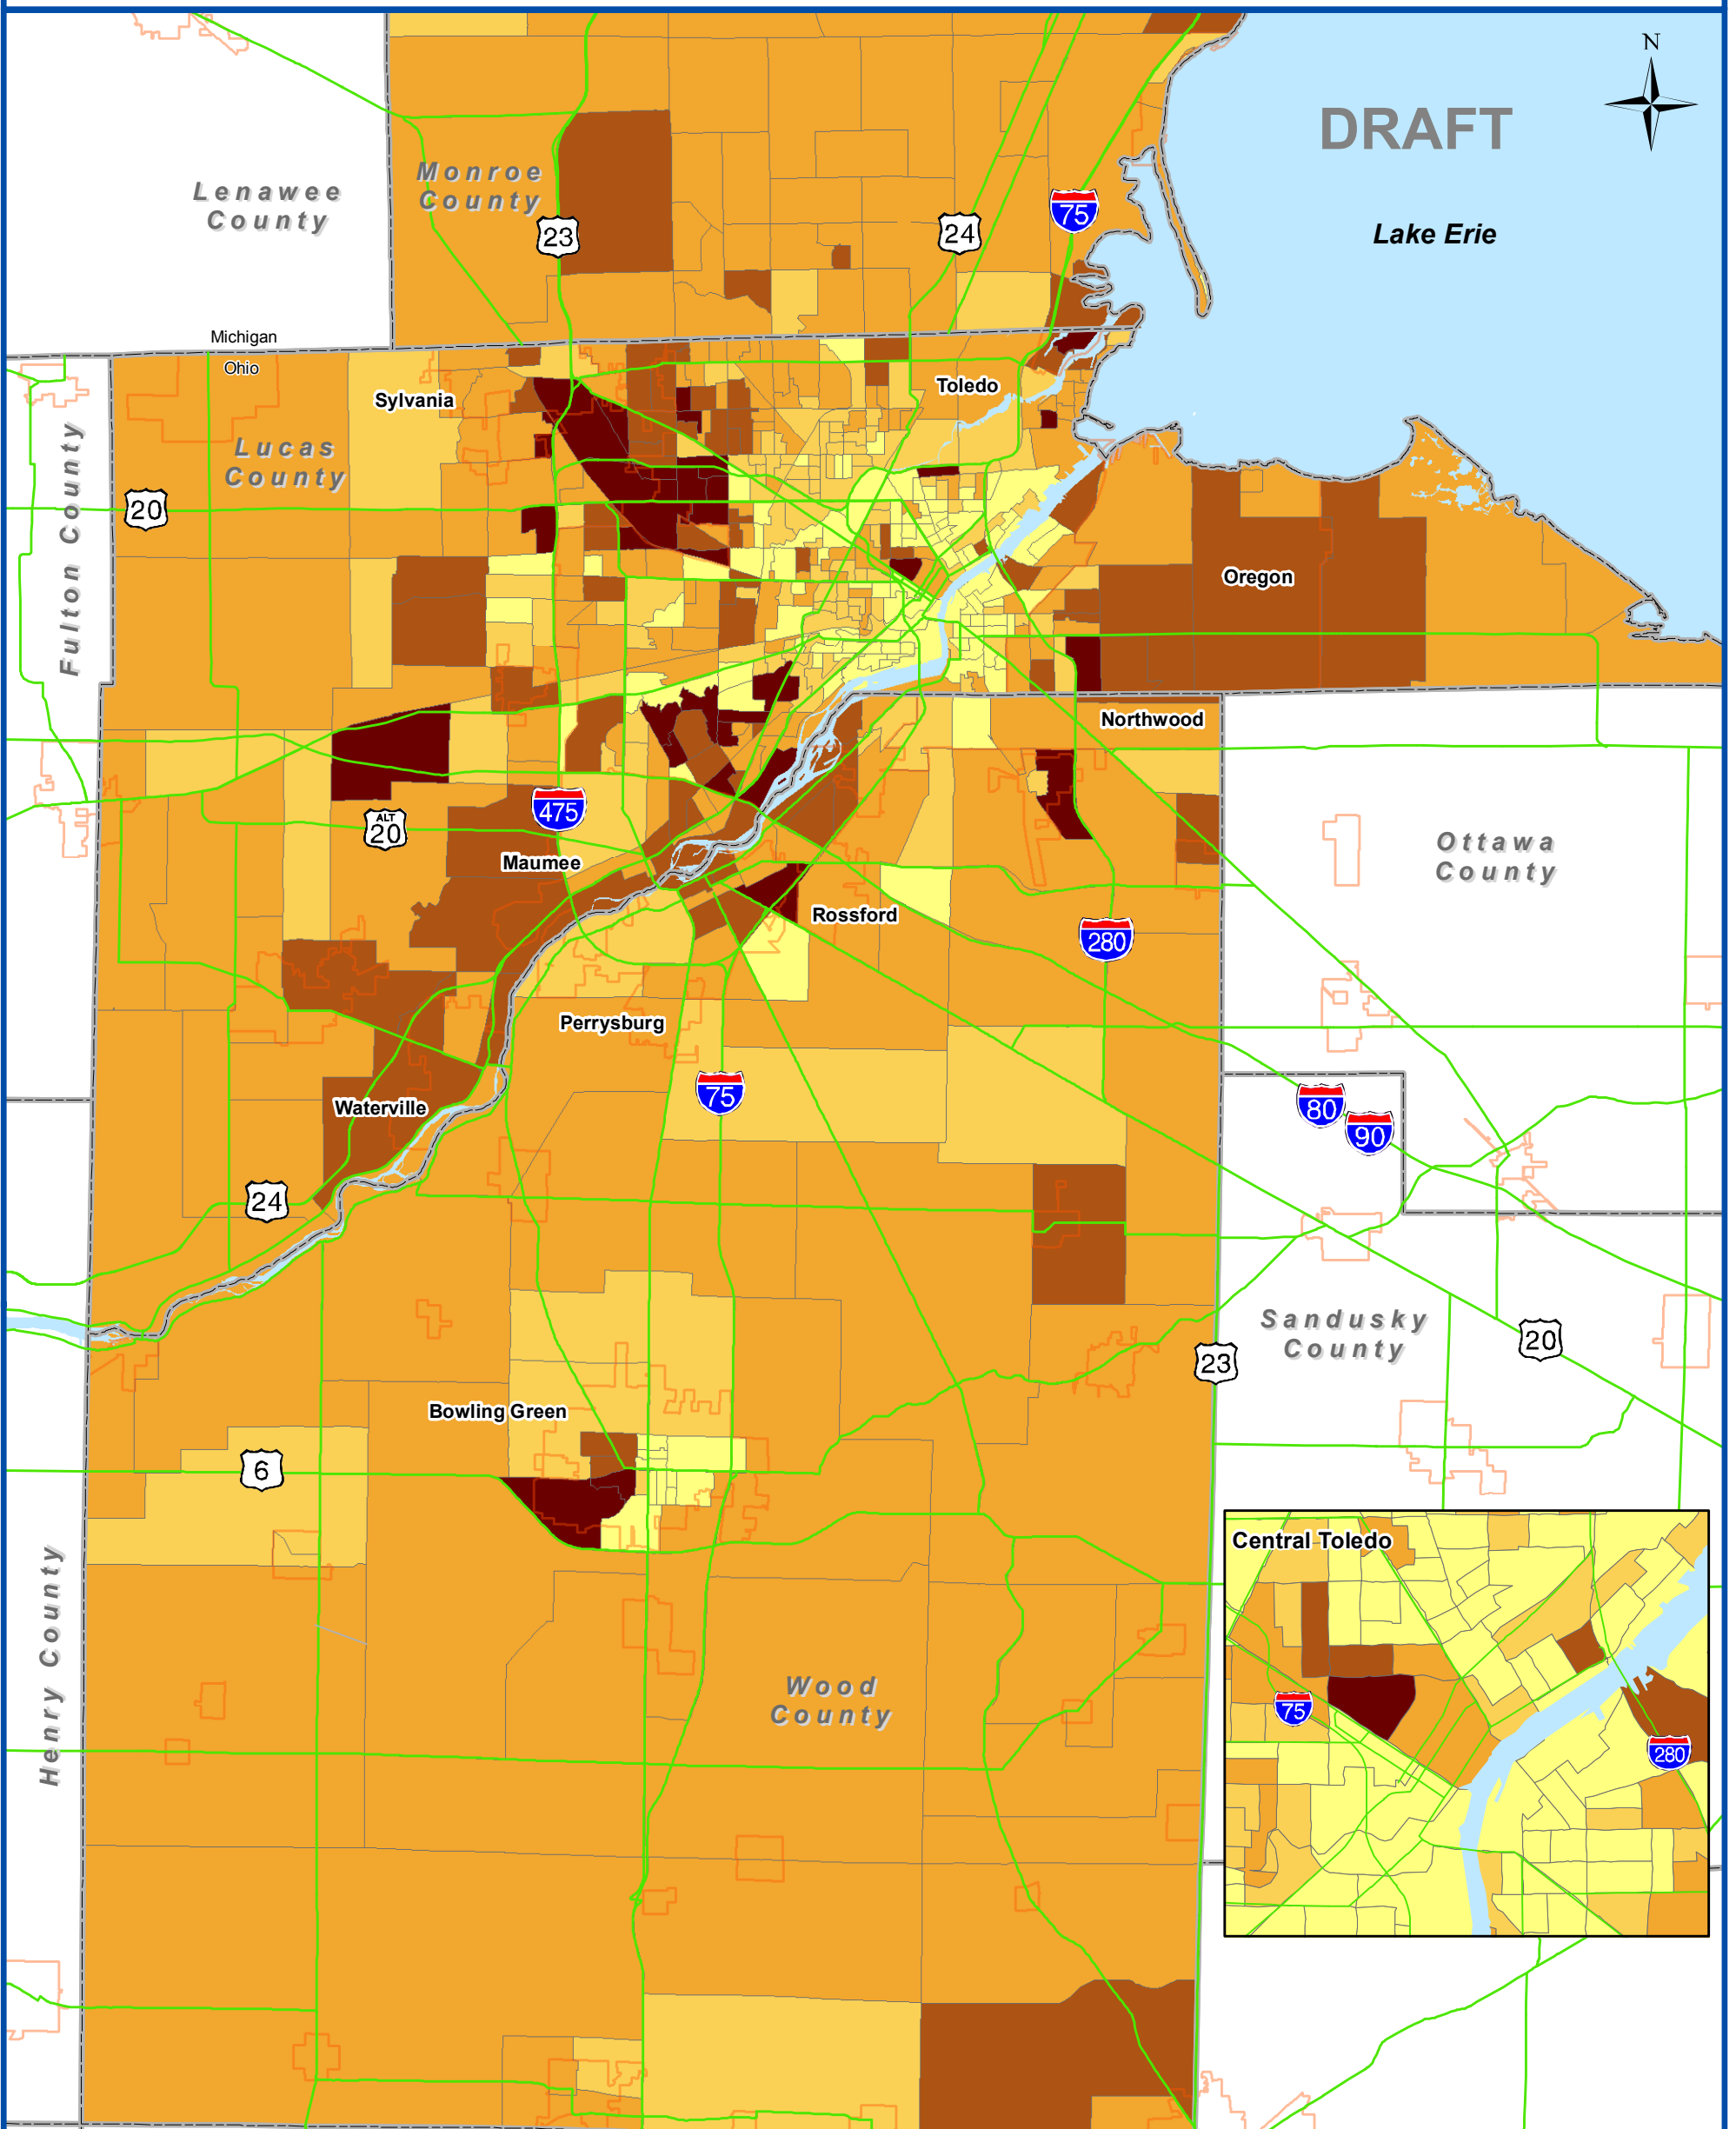

Median Age by Census Block Groups - 2000

Lucas, Wood, and Monroe Counties

Toledo Metropolitan Area
Council of Governments
300 Martin Luther King, Jr. Drive, Suite 300
Toledo, Ohio 43604 419-241-9155
www.tmacog.org

DRAFT

Median Age of Population - 2000
by U.S. Census Block Groups

- < 31 years old
- 31 to 35 years old
- 36 to 40 years old
- 41 to 45 years old
- > 46 years old

Median Age of Total 2000 Population:
Lucas: 35.1 Monroe: 35.9 Wood: 35.8

Source:
U.S. Census Bureau
Ohio Department of Transportation
Michigan Geographic Data Library
Lucas County, Wood County
map date: 12/5/12