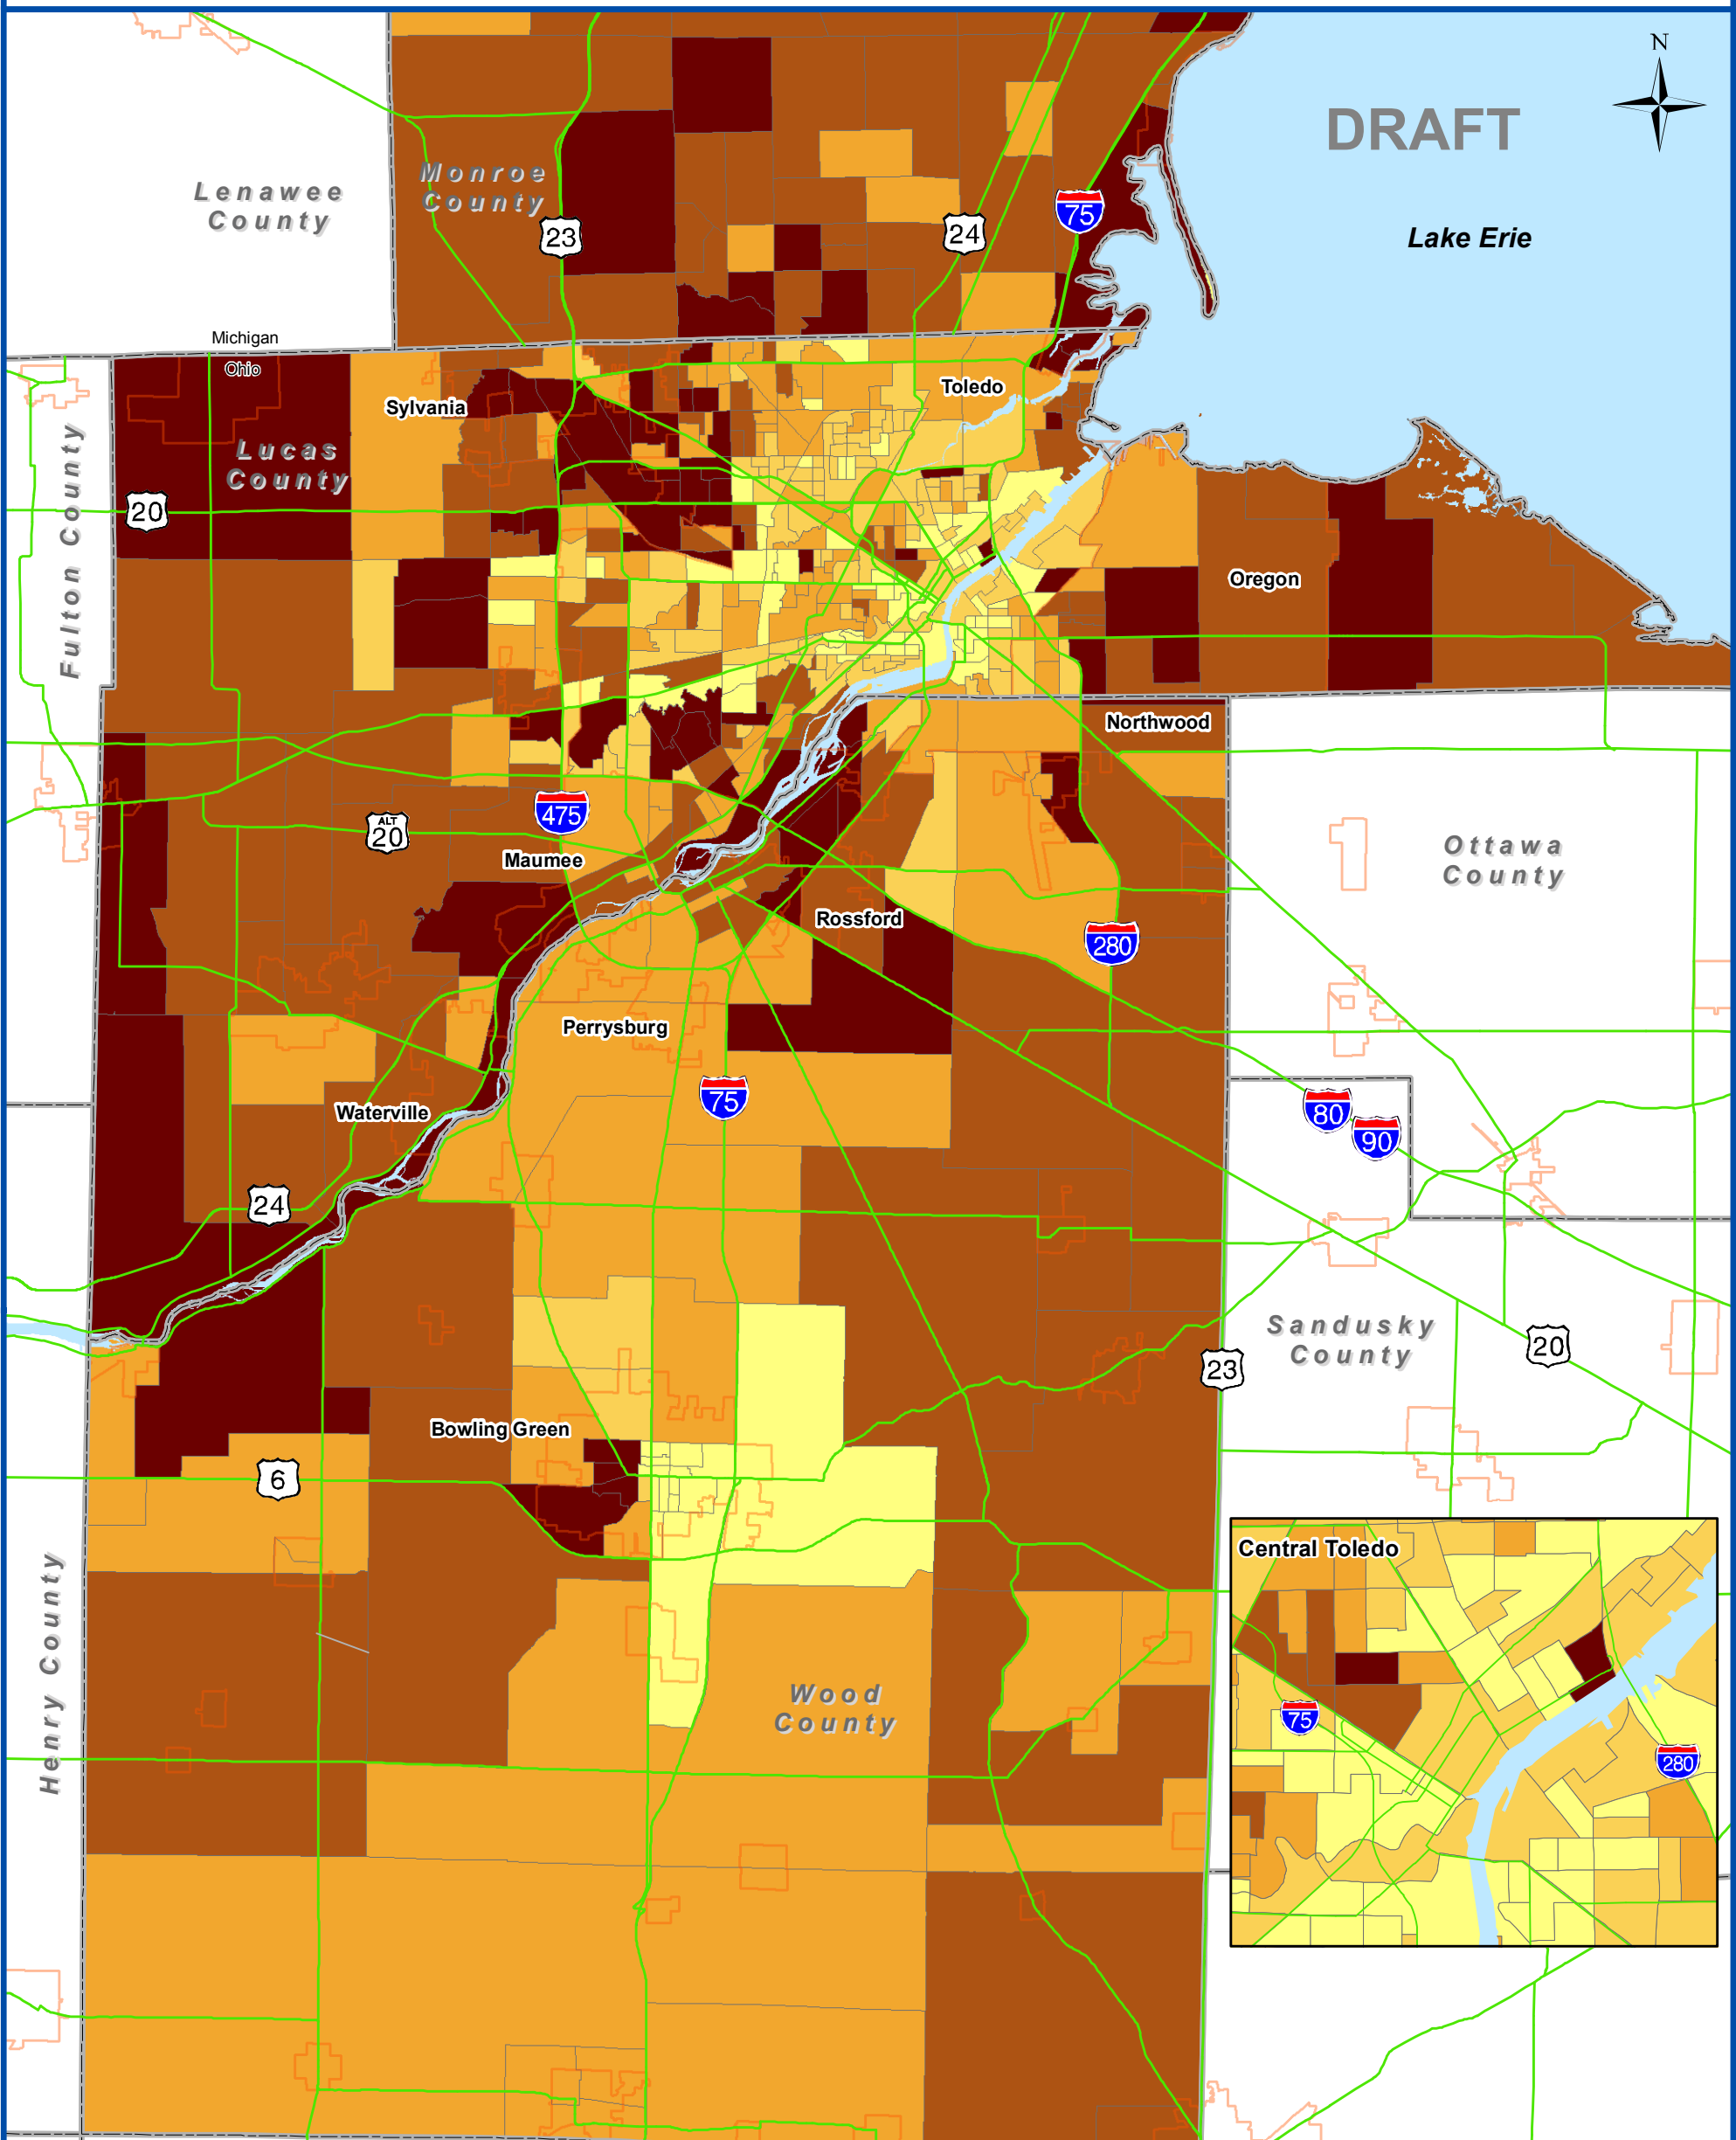

Median Age by Census Block Groups - 2010

Lucas, Wood, and Monroe Counties

DRAFT

Median Age of Population - 2010
 by U.S. Census Block Groups

- < 31 years old
- 31 to 35 years old
- 36 to 40 years old
- 41 to 45 years old
- > 46 years old

Median Age of Total 2010 Population:
 Lucas: 37.2 Monroe: 40.2 Wood: 37.7

Source:
 U.S. Census Bureau
 Ohio Department of Transportation
 Michigan Geographic Data Library
 Lucas County, Wood County
 map date: 12/5/12