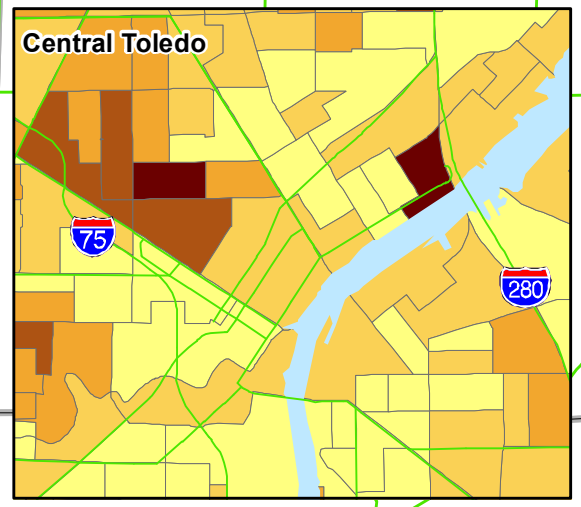

Median Age by Census Block Groups - 2010

Lucas, Wood, and Monroe Counties

DRAFT

Median Age of Population - 2010
 by U.S. Census Block Groups

- < 31 years old
- 31 to 35 years old
- 36 to 40 years old
- 41 to 45 years old
- > 46 years old

Median Age of Total 2010 Population:
 Lucas: 37.2 Monroe: 40.2 Wood: 37.7

Source:
 U.S. Census Bureau
 Ohio Department of Transportation
 Michigan Geographic Data Library
 Lucas County, Wood County
 map date: 12/5/12