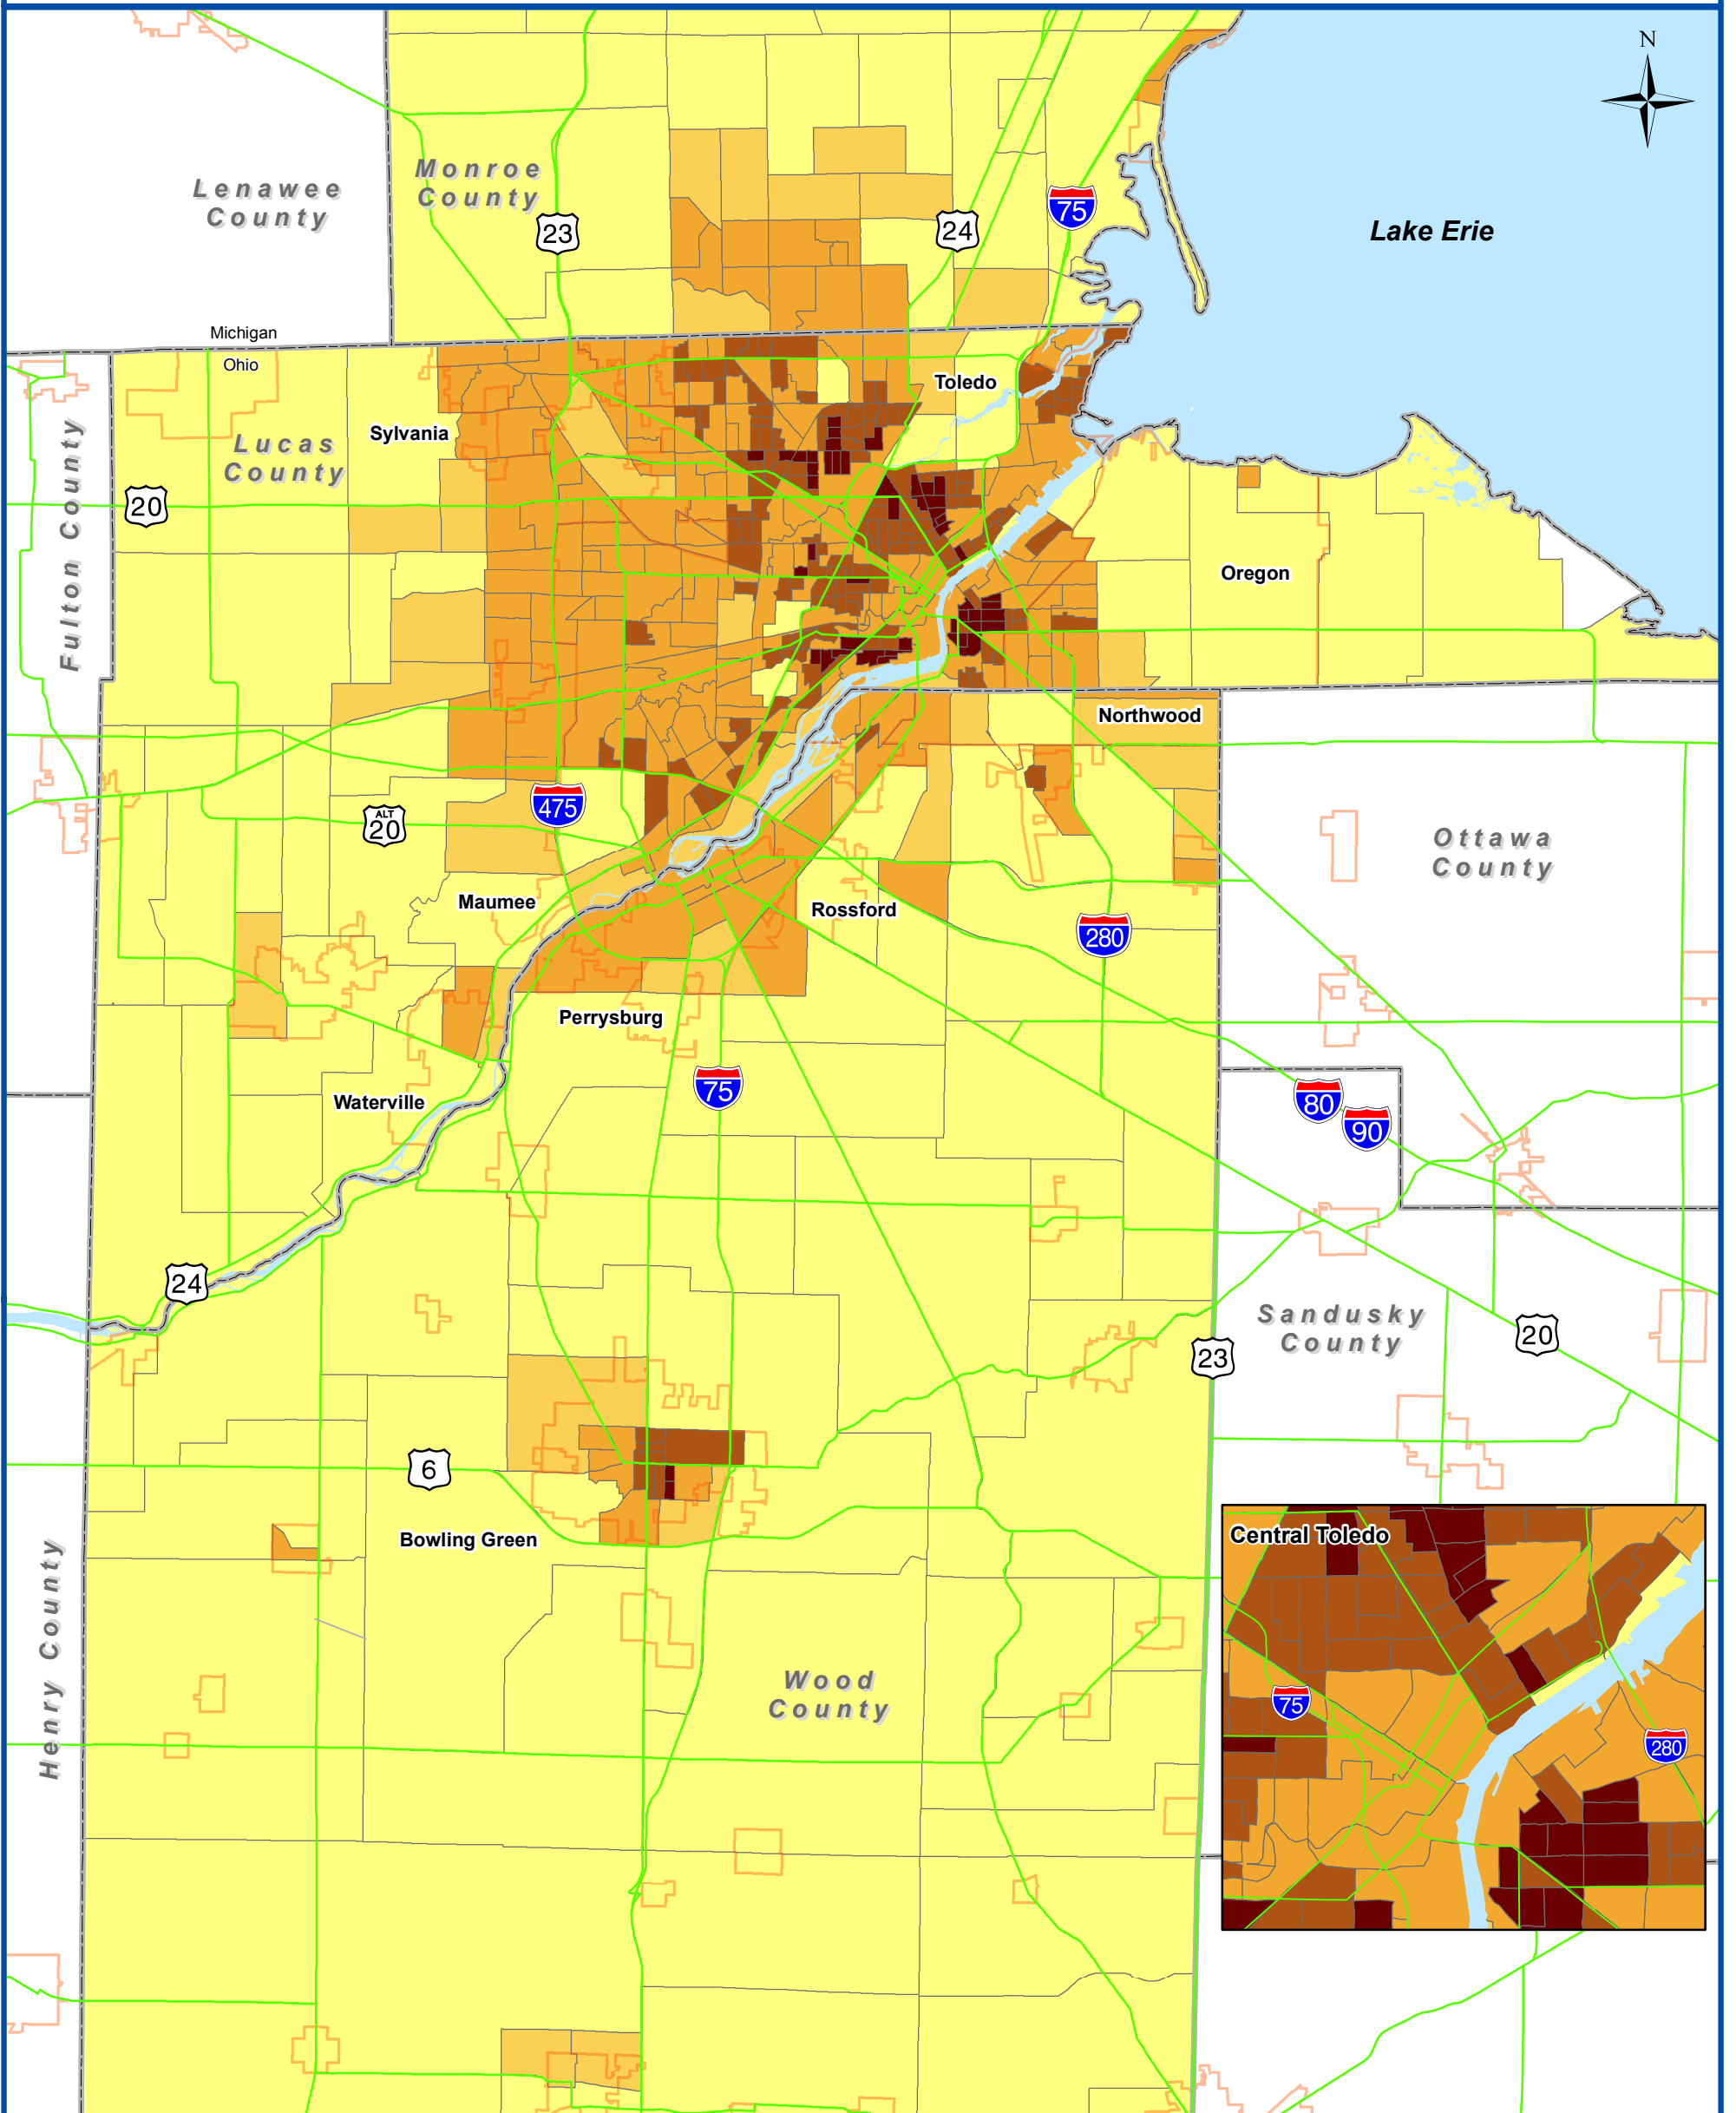

# Population Density by Census Block Group - 2000

## Lucas, Wood, and Monroe Counties

**Toledo Metropolitan Area Council of Governments**  
 300 Martin Luther King, Jr. Drive, Suite 300  
 Toledo, Ohio 43604 419-241-9155  
 www.tmacog.org

**Population per Square Mile - 2000**  
 by U.S. Census Block Groups

|               |               |
|---------------|---------------|
| Light Yellow  | 0 - 500       |
| Yellow-Orange | 500 - 1000    |
| Orange        | 1001 - 5000   |
| Dark Orange   | 5001 - 10,000 |
| Dark Brown    | > 10,000      |

**Total 2000 Population:**  
 Lucas: 454,124 Monroe: 145,945 Wood: 121,065

Source:  
 U.S. Census Bureau  
 Ohio Department of Transportation  
 Michigan Geographic Data Library  
 Lucas County, Wood County  
 map date: 10/18/12