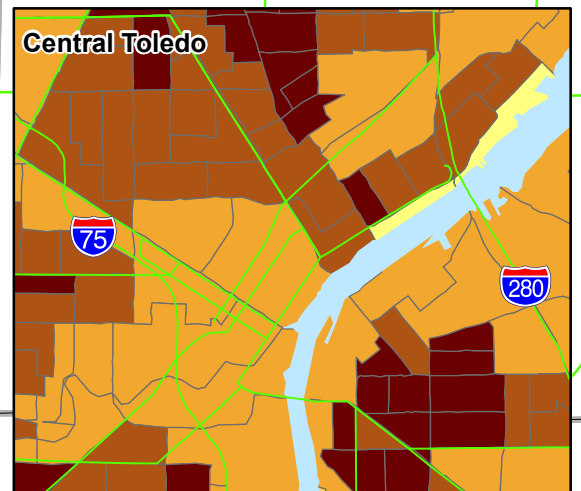

## Lucas, Wood, and Monroe Counties

**Toledo Metropolitan Area Council of Governments**  
 300 Martin Luther King, Jr. Drive, Suite 300  
 Toledo, Ohio 43604 419-241-9155  
 www.tmacog.org

**Population per Square Mile - 2000**  
 by U.S. Census Block Groups

|               |               |
|---------------|---------------|
| Light Yellow  | 0 - 500       |
| Yellow-Orange | 500 - 1000    |
| Orange        | 1001 - 5000   |
| Dark Orange   | 5001 - 10,000 |
| Dark Brown    | > 10,000      |

**Total 2000 Population:**  
 Lucas: 454,124 Monroe: 145,945 Wood: 121,065

Source:  
 U.S. Census Bureau  
 Ohio Department of Transportation  
 Michigan Geographic Data Library  
 Lucas County, Wood County  
 map date: 10/18/12