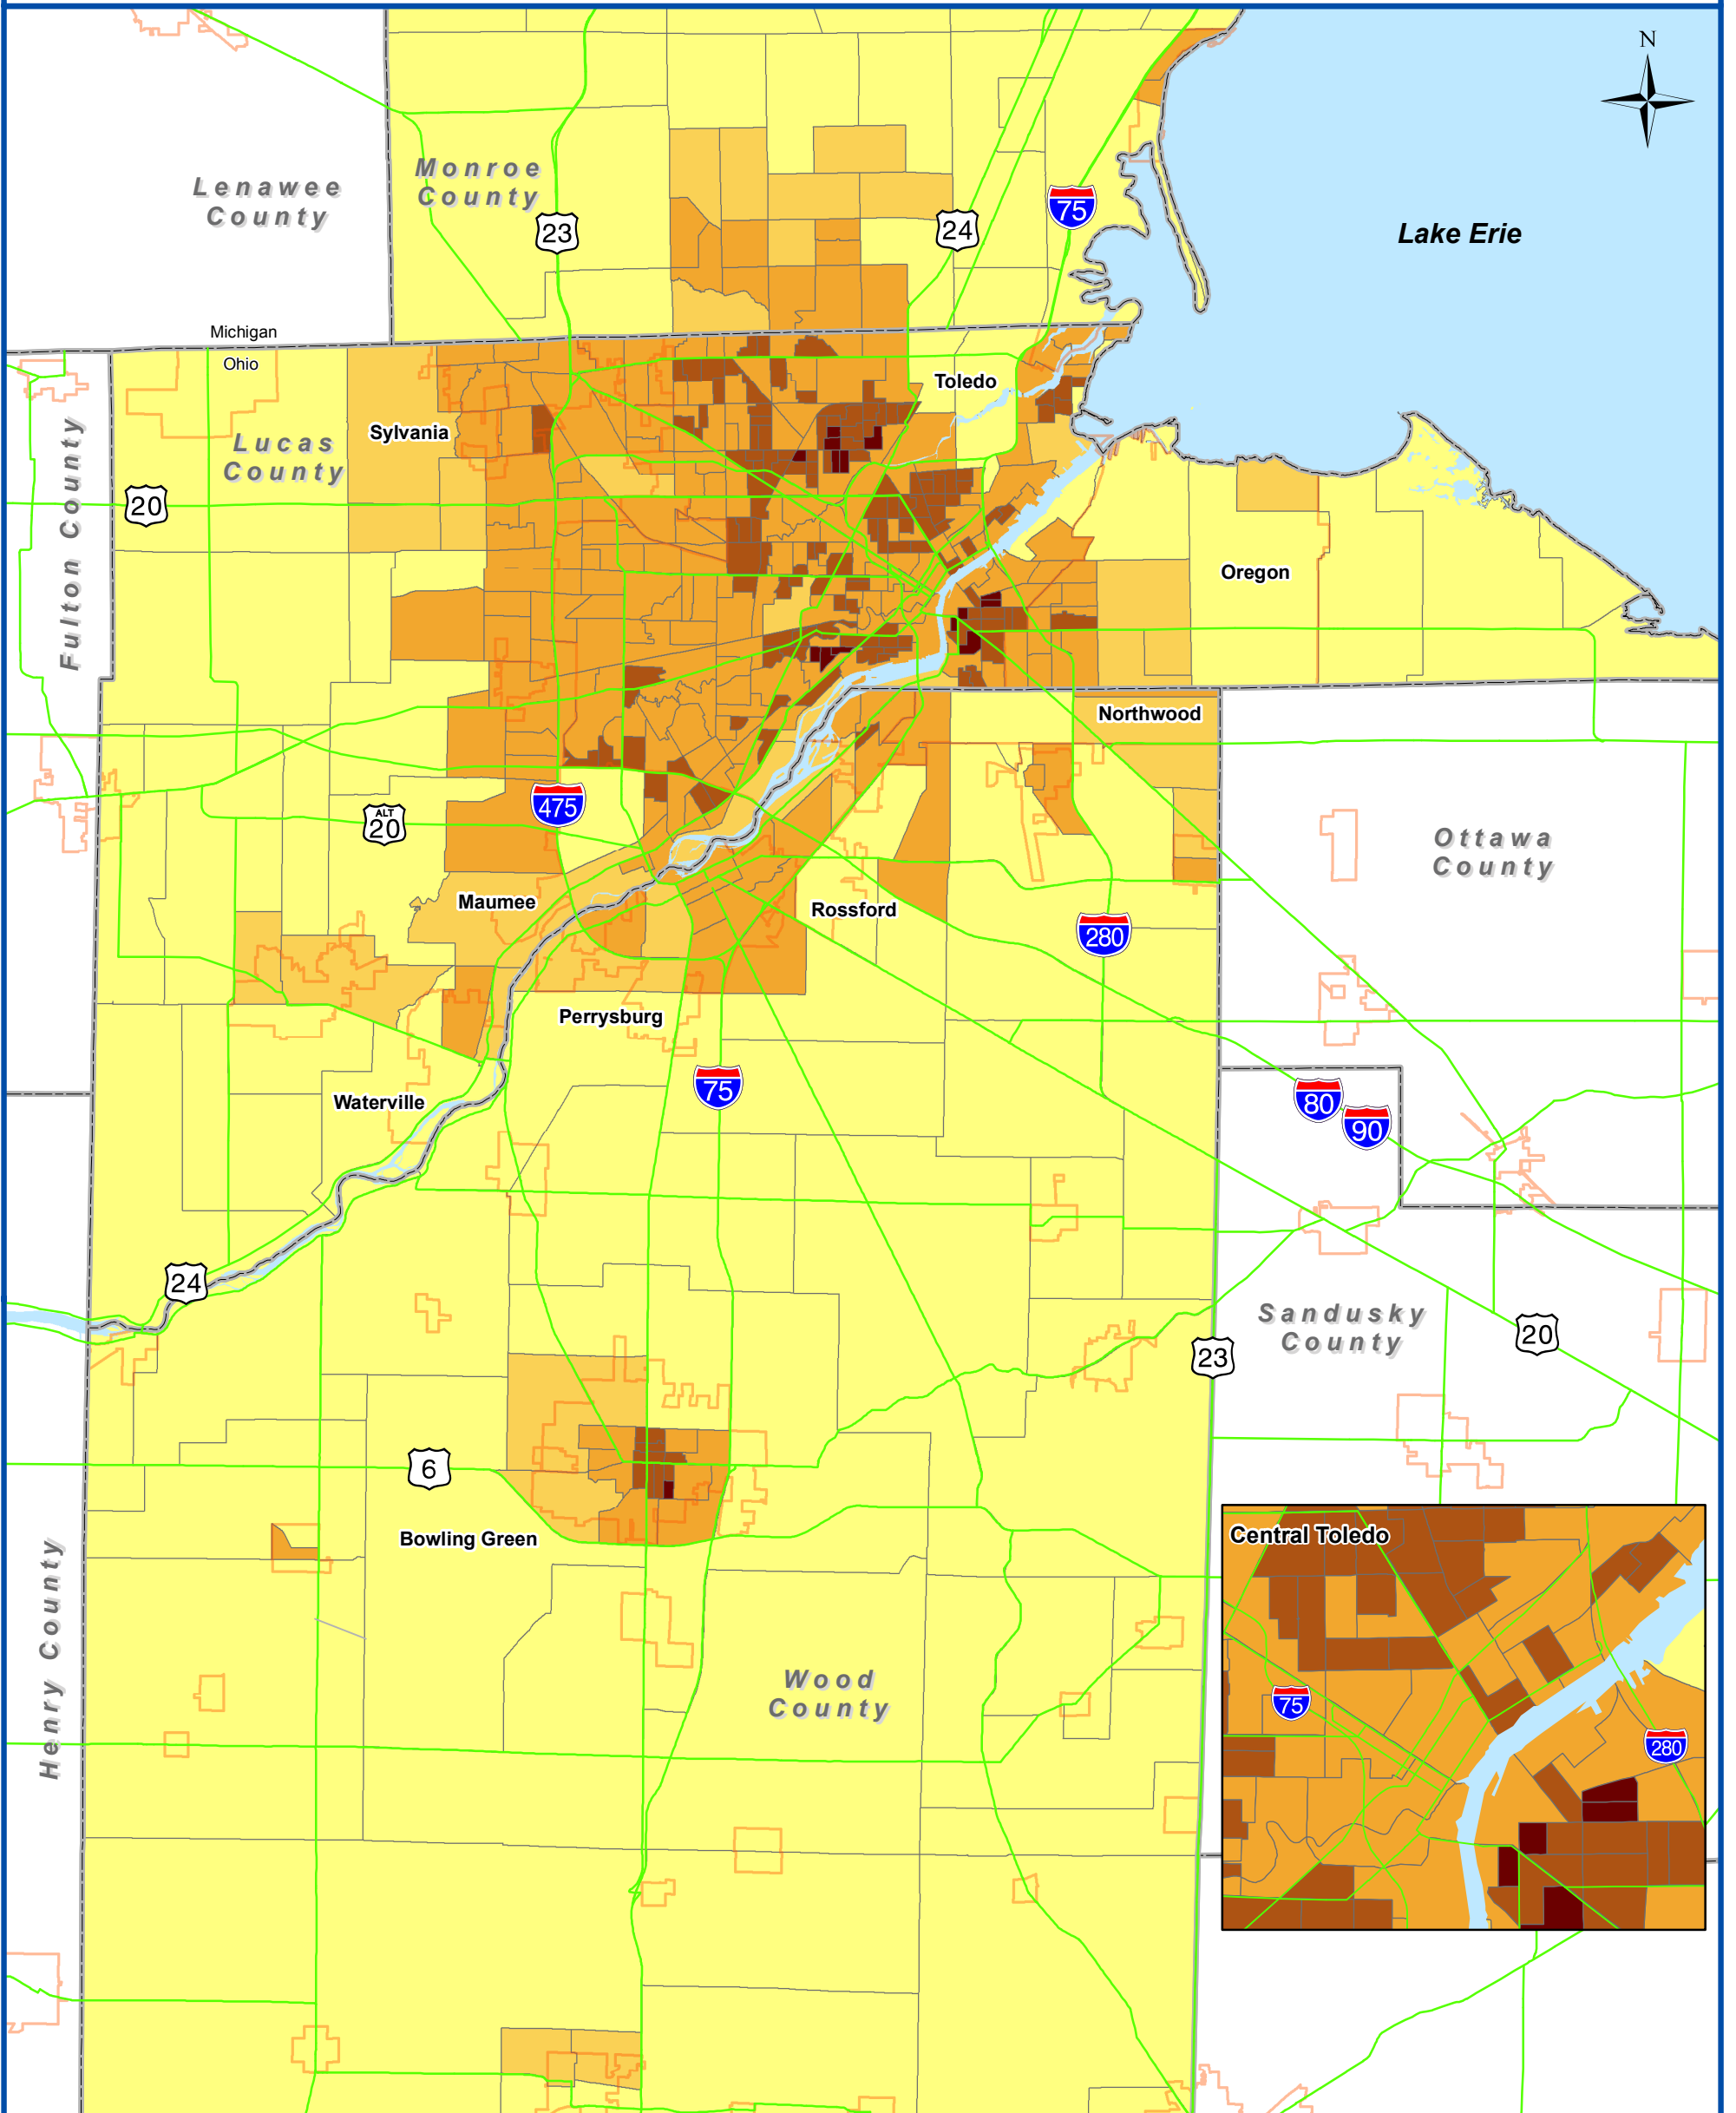

Population Density by Census Block Group - 2010

Lucas, Wood, and Monroe Counties

Toledo Metropolitan Area Council of Governments
 300 Martin Luther King, Jr. Drive, Suite 300
 Toledo, Ohio 43604 419-241-9155
 www.tmacog.org

Population per Square Mile - 2010
 by U.S. Census Block Groups

Total 2010 Population:
 Lucas: 441,815 Monroe: 152,021 Wood: 125,488

Source:
 U.S. Census Bureau
 Ohio Department of Transportation
 Michigan Geographic Data Library
 Lucas County, Wood County
 map date: 10/2/12